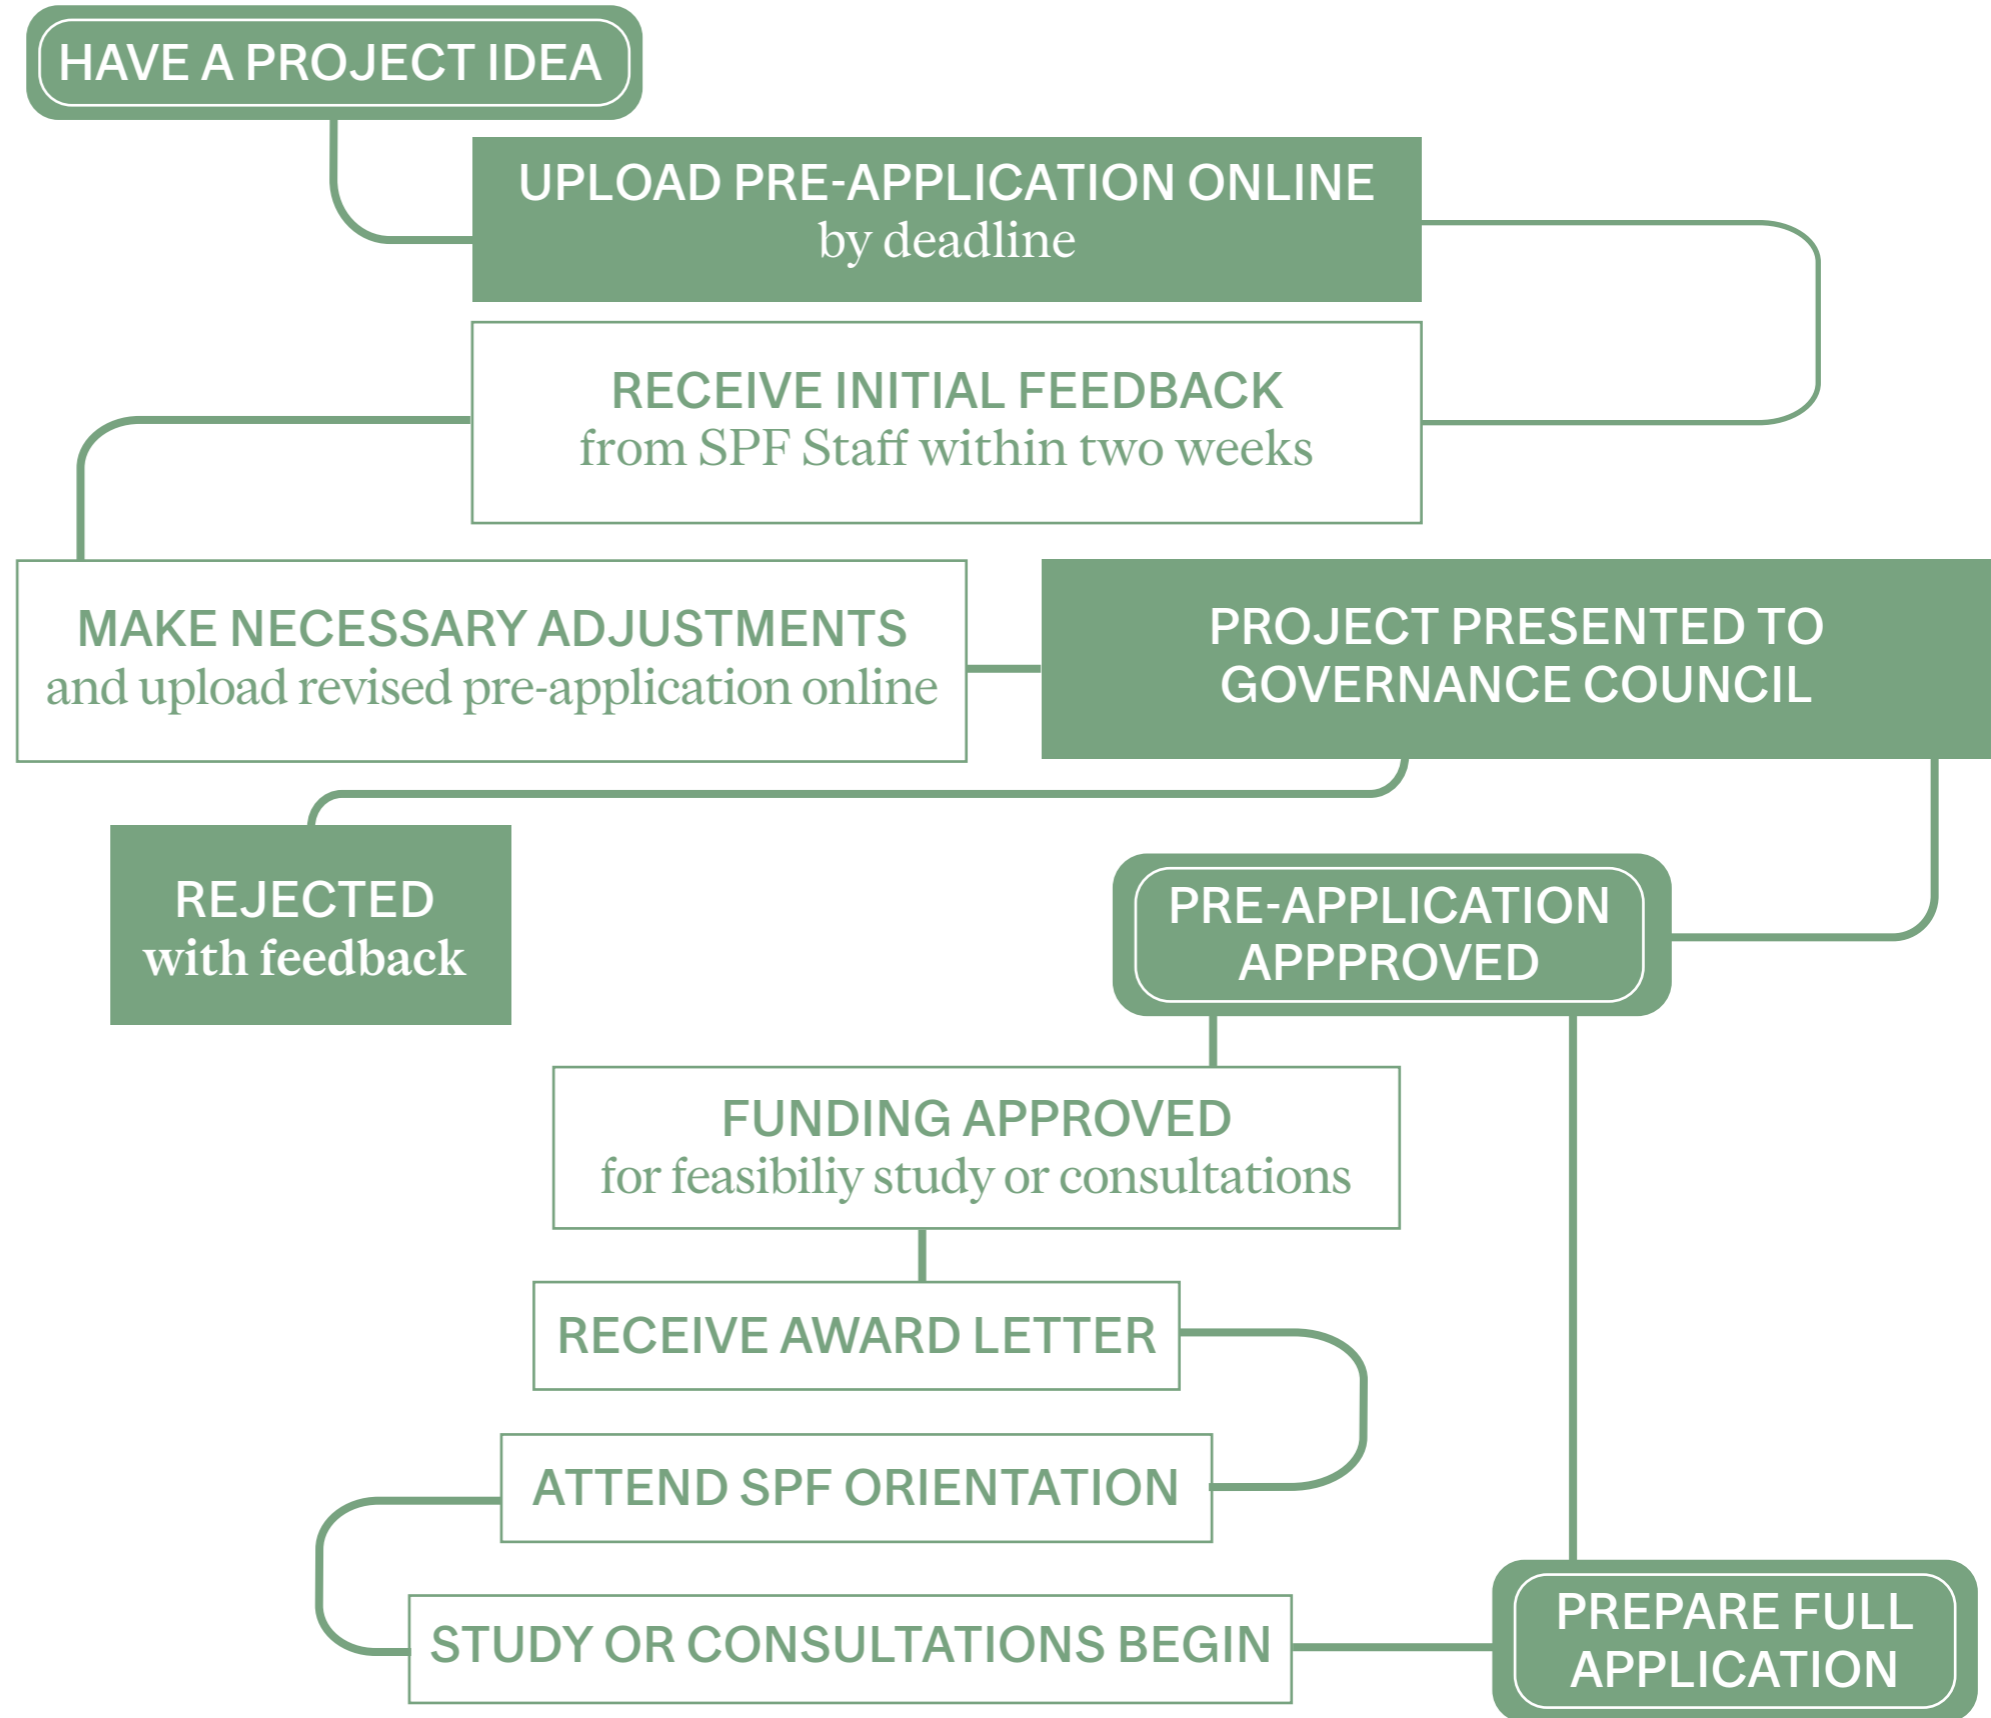

HOW TO APPLY TO THE SUSTAINABILITY PROJECTS FUND

*Big Wave
(Over \$100,000)
Pre-Application*

HOW TO APPLY TO THE SUSTAINABILITY PROJECTS FUND

*Big Wave
(Over \$100,000)
Full Application*