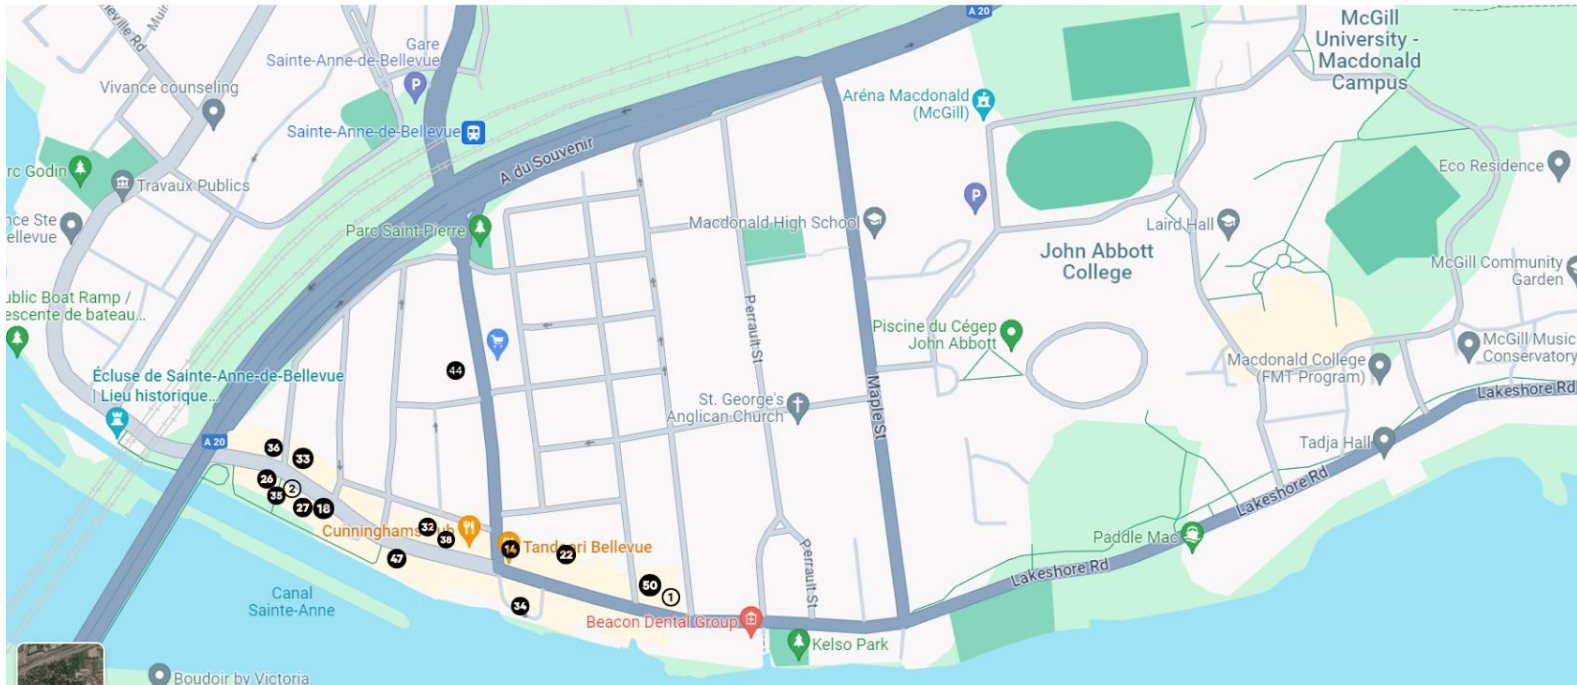

7. INTERNATIONAL INGREDIENTS (EASY ACCESS USING THE SHUTTLE BUS)

- Marche Newon**
1616 Sainte-Catherine O 302 unit, Montréal, QC H3H 1L7
- Epicerie du Bazaar**
1905 Saint-Catherine St W, Montreal, Quebec H3H 1M3
- Marche Adonis**
2173 Saint-Catherine St W, Montreal, Quebec H3H 1M9

*Numbers in the brackets refer to their location on the map.

SAINT-ANNE-DE-BELLEVUE MAP

WEST ISLAND MAP