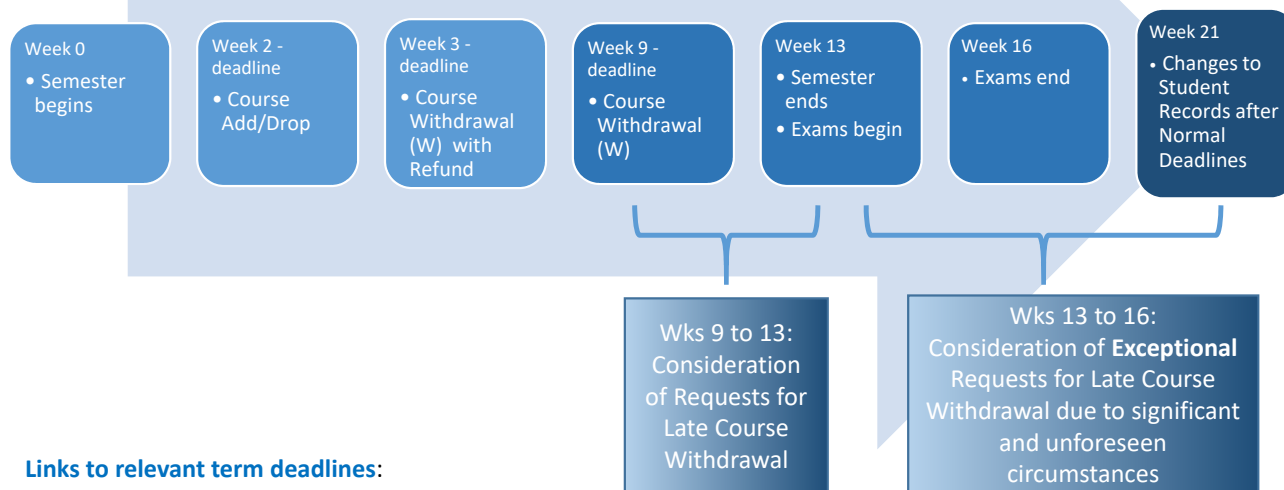

Fall and Winter semesters:

Late Course Withdrawal requests – consideration period

Links to relevant term deadlines:

- Course Add/Drop and Withdrawal deadlines:
https://mcgill.ca/study/university_regulations_and_resources/undergraduate/gi_course_change_period
- Changes to student records after normal deadline:
https://mcgill.ca/study/university_regulations_and_resources/undergraduate/gi_changes_to_student_records_after_normal_deadlines