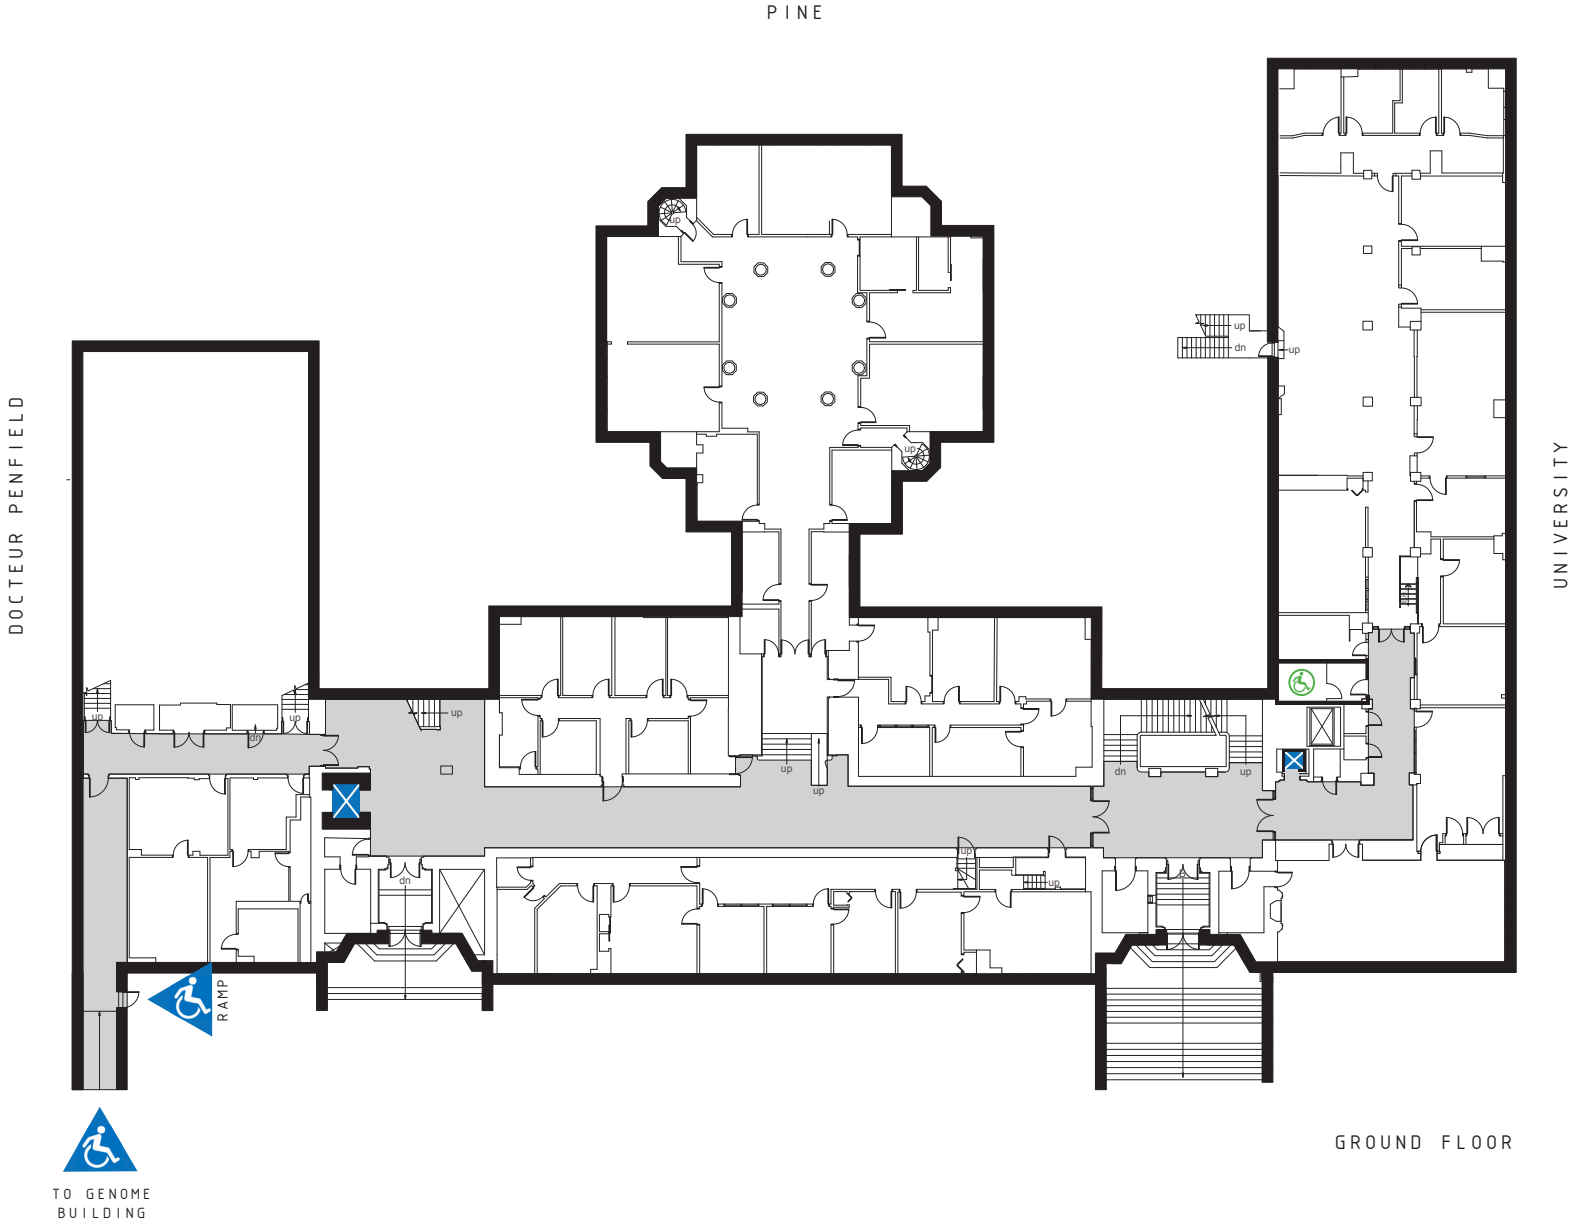

STRATHCONA ANATOMY & DENTISTRY BUILDING  
3640 UNIVERSITY

ENTRANCE

ACCESS VIA CAMPUS SIDE

ELEVATOR

ALL LEVELS ARE ACCESSIBLE BY PUBLIC ELEVATORS

WASHROOMS

ACCESSIBLE WASHROOMS ON 1ST BASEMENT AND GROUND FLOOR

BUILDING CONNECTION

GROUND FLOOR CONNECTS WITH GENOME BUILDING

ACCESSIBLE ENTRANCE

ELEVATOR

MEN'S WASHROOM

WOMEN'S WASHROOM

UNISEX WASHROOM