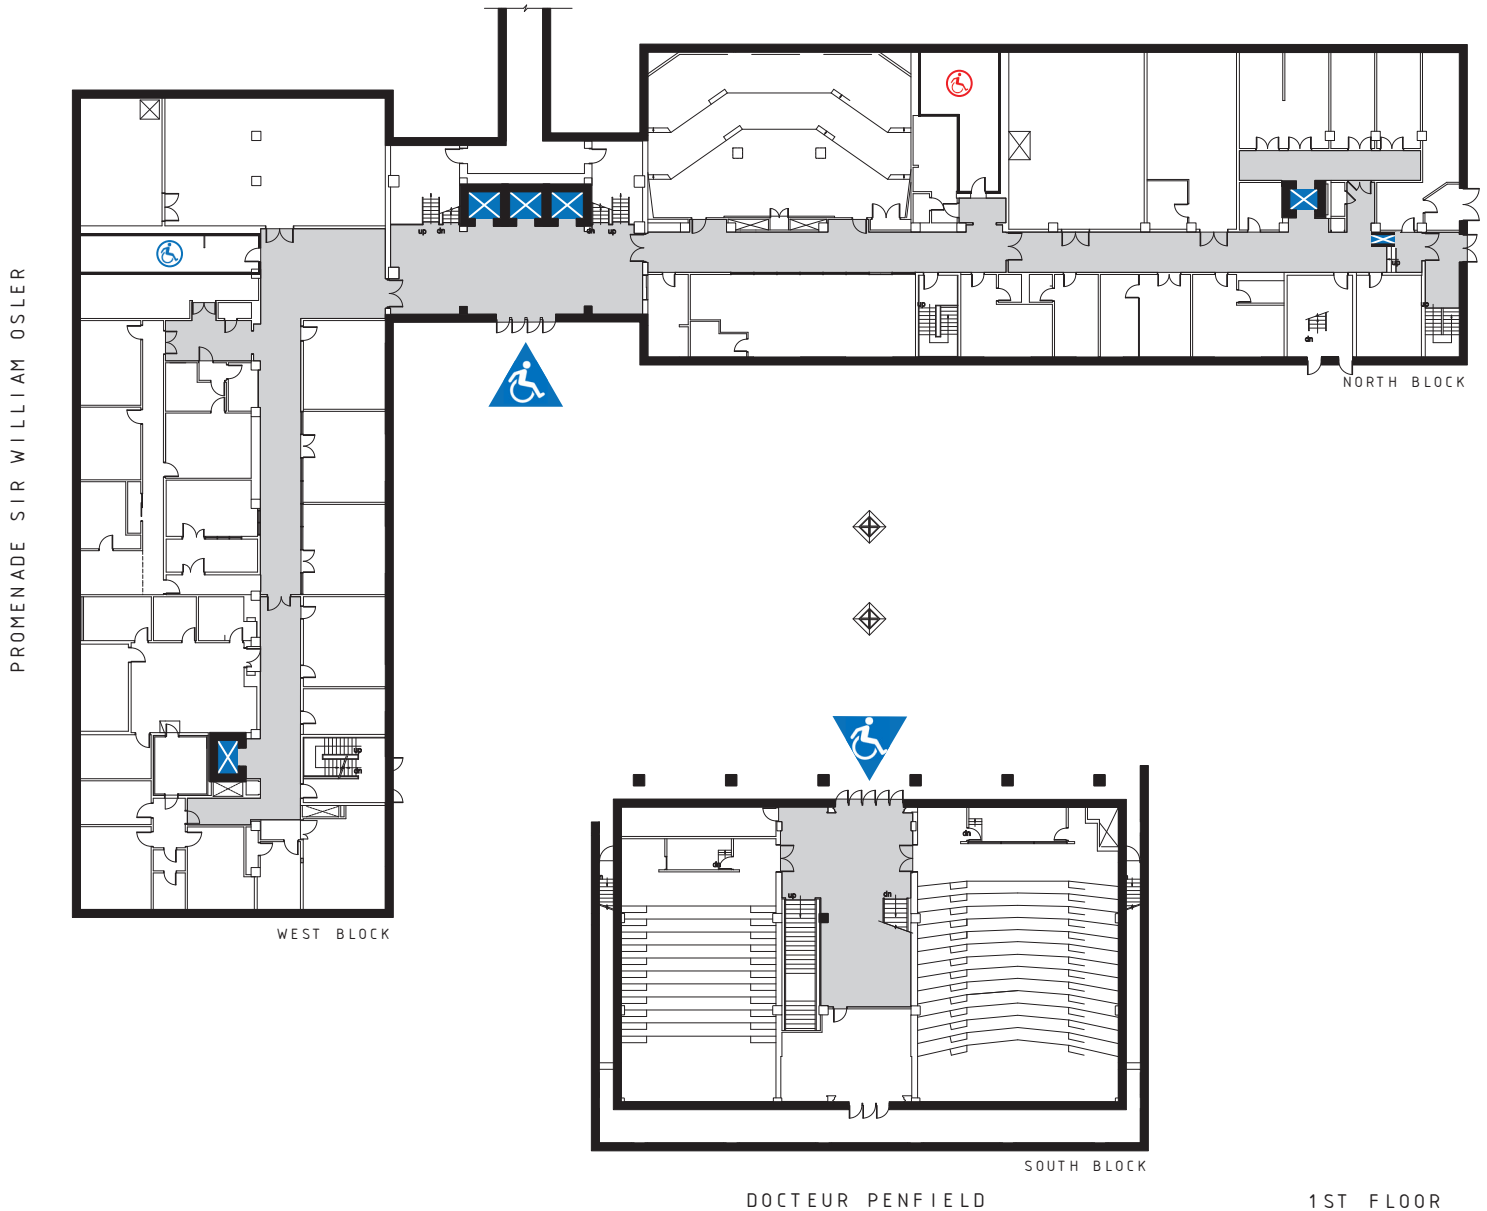

WASHROOMS

ACCESSIBLE WASHROOMS ON 1ST, 2ND AND 4TH FLOOR

BUILDING CONNECTION

2ND FLOOR CONNECTS WEST AND NORTH BLOCKS. 4TH FLOOR
 CONNECTS WEST AND SOUTH BLOCKS

ACCESSIBLE ENTRANCE

ELEVATOR

MEN'S WASHROOM

WOMEN'S WASHROOM

UNISEX WASHROOM

STEWART BIOLOGY BUILDING

1205 DR. PENFIELD

ENTRANCE

SOUTH BLOCK: ACCESS VIA MAIN ENTRANCE
 NORTH BLOCK: ACCESS VIA MAIN ENTRANCE

ELEVATOR

WEST BLOCK: ALL LEVELS ARE ACCESSIBLE BY PUBLIC ELEVATOR
 SOUTH BLOCK: NO ELEVATOR
 NORTH BLOCK: ALL LEVELS ARE ACCESSIBLE BY PUBLIC ELEVATORS

UNISEX WASHROOM