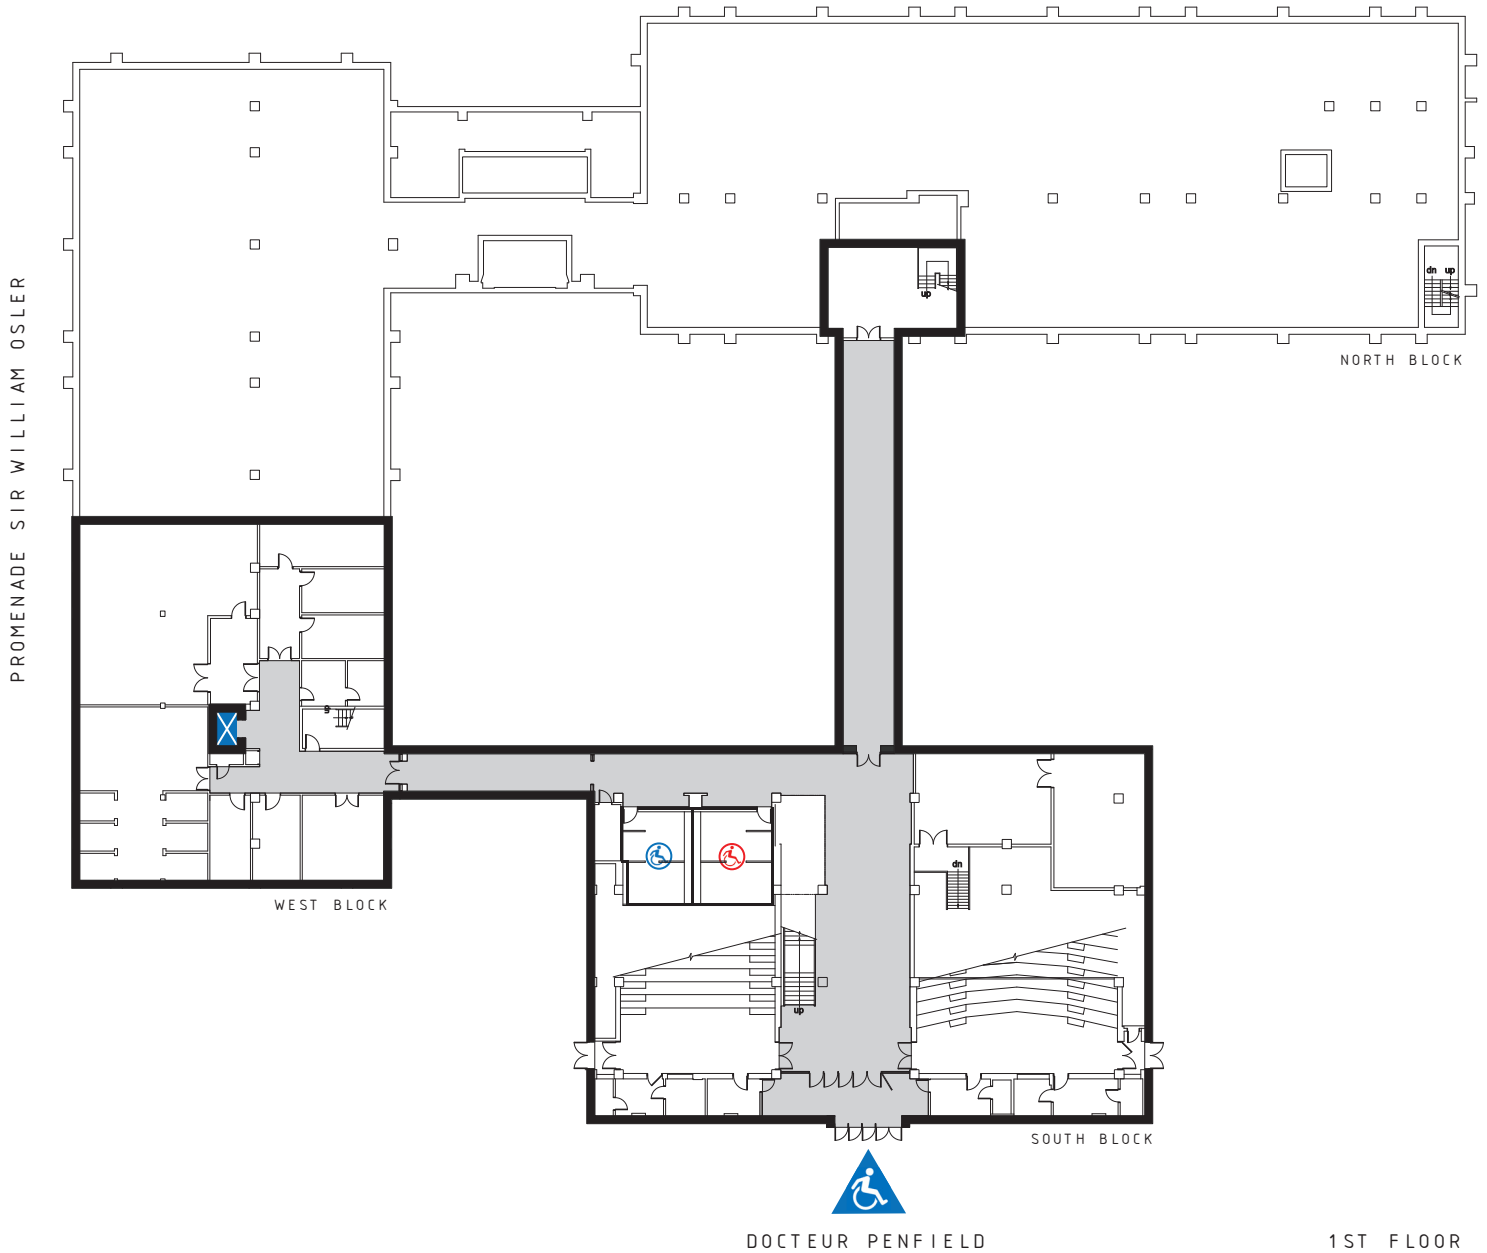

STEWART BIOLOGY BUILDING

1205 DR. PENFIELD

ENTRANCE

SOUTH BLOCK: ACCESS VIA MAIN ENTRANCE
 NORTH BLOCK: ACCESS VIA MAIN ENTRANCE

ELEVATOR

WEST BLOCK: ALL LEVELS ARE ACCESSIBLE BY PUBLIC ELEVATOR
 SOUTH BLOCK: NO ELEVATOR
 NORTH BLOCK: ALL LEVELS ARE ACCESSIBLE BY PUBLIC ELEVATORS

WASHROOMS

ACCESSIBLE WASHROOMS ON 1ST, 2ND AND 4TH FLOOR

BUILDING CONNECTION

2ND FLOOR CONNECTS WEST AND NORTH BLOCKS. 4TH FLOOR
 CONNECTS WEST AND SOUTH BLOCKS

ACCESSIBLE ENTRANCE

ELEVATOR

MEN'S WASHROOM

WOMEN'S WASHROOM

UNISEX WASHROOM

STEWART BIOLOGY BUILDING

1205 DR. PENFIELD

ENTRANCE

SOUTH BLOCK: ACCESS VIA MAIN ENTRANCE
 NORTH BLOCK: ACCESS VIA MAIN ENTRANCE

ELEVATOR

WEST BLOCK: ALL LEVELS ARE ACCESSIBLE BY PUBLIC ELEVATOR
 SOUTH BLOCK: NO ELEVATOR
 NORTH BLOCK: ALL LEVELS ARE ACCESSIBLE BY PUBLIC ELEVATORS