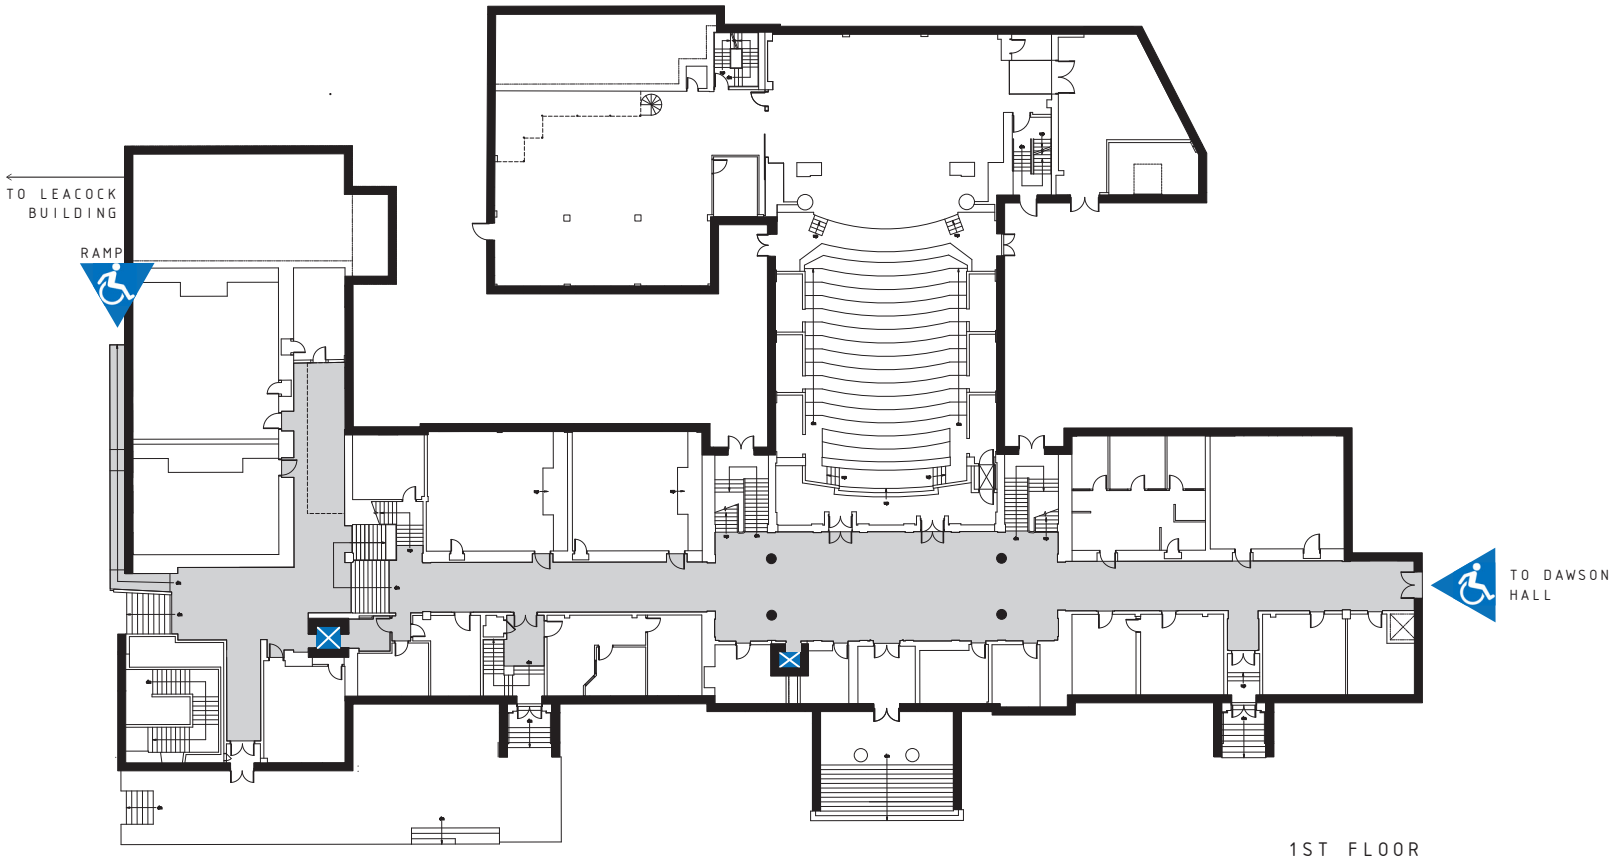

ARTS BUILDING 853 SHERBROOKE ST.

ENTRANCE

ACCESS VIA LEACOCK BUILDING AND DAWSON HALL

ELEVATOR

ALL LEVELS ARE ACCESSIBLE BY PUBLIC ELEVATORS

WASHROOMS

ACCESSIBLE WASHROOMS ON 1ST BASEMENT AND 2ND FLOOR

BUILDING CONNECTION

ACCESSIBLE CONNECTIONS TO DAWSON HALL AND LEACOCK BUILDING. EMERGENCY EXIT ON 3RD FLOOR CONNECTS WITH FERRIER BUILDING.

ACCESSIBLE ENTRANCE

ELEVATOR

MEN'S WASHROOM

WOMEN'S WASHROOM

UNISEX WASHROOM