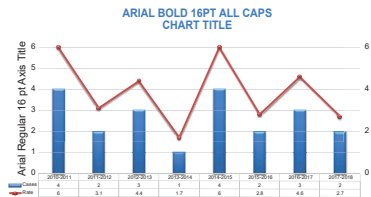

SCIENTIFIC POSTERS

General rules

Every unit benefits by using The Neuro identity as a leader in research and care. To convey this mission, use these guidelines and resources.

The Neuro's identity incorporates visual elements that give your scientific posters a distinct look – from emblems, colours, fonts, images - these elements capture our unique spirit.

Layout

See example of a layout for a scientific poster.

We recommend contacting [Neuro Media Services](#) for poster design and printing .

Zone 1: Reserved for Neuro Branding

Colours

Top Banner PMS663C
Title of Poster PMS2617C
Name & Affiliations 75% Black

Refer to page 19 for the appropriate layout of sponsor logos.

ARIAL BLACK 52PT FOR THE POSTER TITLE SHOULD BE IN ALL CAPS, ADJUSTED TO FIT THE WIDTH OF POSTER ON MAXIMUM TWO LINES

neuro
Institut-Hôpital
neurologique de Montréal
Montreal Neurological
Institute-Hospital

Arial Bold 36pt for Contributors: Name¹, Name², Name³

Arial Regular 24pt for ¹Institute or University or Association, City, Province, Country; ²Institute or University or Association; City, Province, Country and ³Institute or University or Association; City, Province, Country

ARIAL BOLD 24PT BACKGROUND

ARIAL BOLD 24PT METHODS

ARIAL BOLD 24PT RESULTS

ARIAL BOLD 16PT ALL CAPS - CHART TITLE