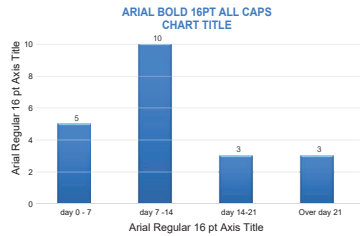

SCIENTIFIC POSTERS

General rules

Every unit benefits by using The Neuro identity as a leader in research and care. To convey this mission, use these guidelines and resources.

The Neuro's identity incorporates visual elements that give your scientific posters a distinct look – from emblems, colours, fonts, images - these elements capture our unique spirit.

Layout

See example of a layout for a scientific poster.

We recommend contacting [Neuro Media Services](#) for poster design and printing .

Zone 1: Reserved for Neuro Branding

Colours

Top Banner PMS663C
Title of Poster PMS2617C
Name & Affiliations 75% Black

Refer to page 19 for the appropriate layout of sponsor logos.

ARIAL BLACK 52PT FOR THE POSTER TITLE SHOULD BE IN ALL CAPS, ADJUSTED TO FIT THE WIDTH OF POSTER ON MAXIMUM TWO LINES

neuro
Institut-Hôpital
neurologique de Montréal
Montreal Neurological
Institute-Hospital

Arial Bold 36pt for Contributors: Name¹, Name², Name³

Arial Regular 24pt for ¹Institute or University or Association, City, Province, Country; ²Institute or University or Association; City, Province, Country and ³Institute or University or Association; City, Province, Country

ARIAL BOLD 24PT BACKGROUND

ARIAL BOLD 24PT METHODS

ARIAL BOLD 24PT RESULTS

ARIAL BOLD 16PT ALL CAPS - CHART TITLE