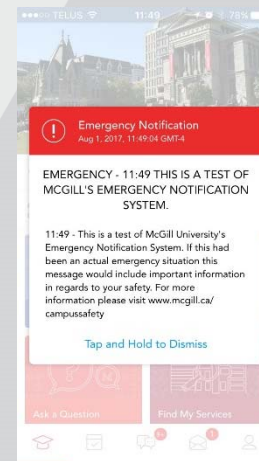

McGill's Emergency Notification System