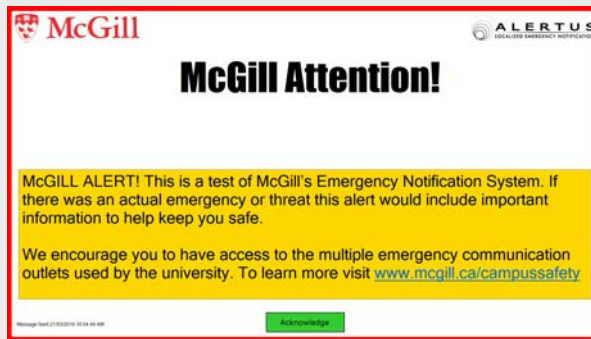

McGill's Emergency Notification System