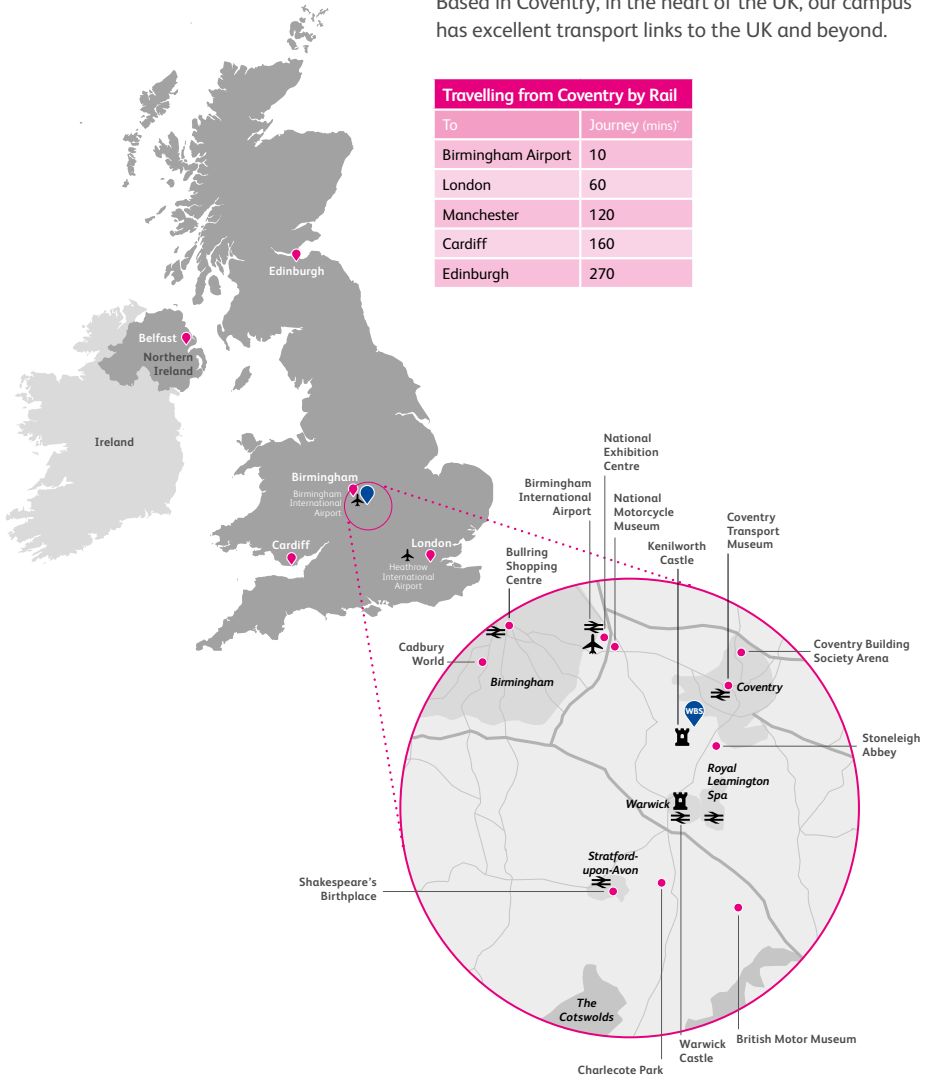

**Mohammad-Ali Samuraee**, HEC Montréal, Canada

# Our location

Based in Coventry, in the heart of the UK, our campus has excellent transport links to the UK and beyond.

## Travelling from Coventry by Rail

To	Journey (mins)
Birmingham Airport	10
London	60
Manchester	120
Cardiff	160
Edinburgh	270

Contact your home university for more information about applying for an exchange at WBS.