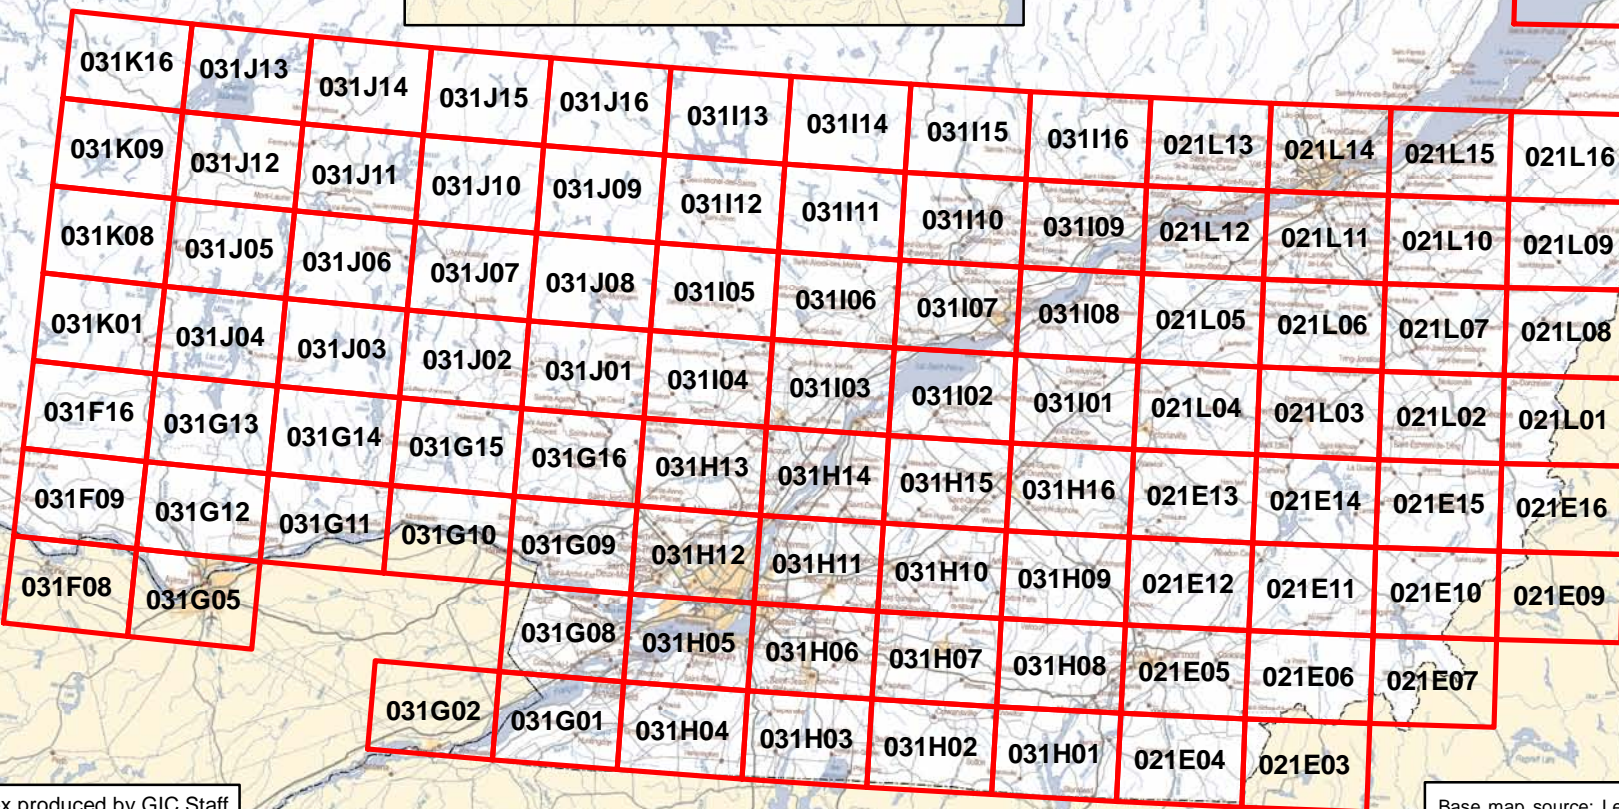

# Surficial Deposit Maps - Cartes Dépôt Surfaces Coverage for Quebec

021M08

Digital Surficial Deposit maps are divided into 1:50 000 map sheets.

Please supply the map code (ex. 31H15) when ordering the data.

Data is available at the Walter Hitschfeld Geographic Information Centre. Data can ONLY be used by members of the McGill University Community, for teaching and research