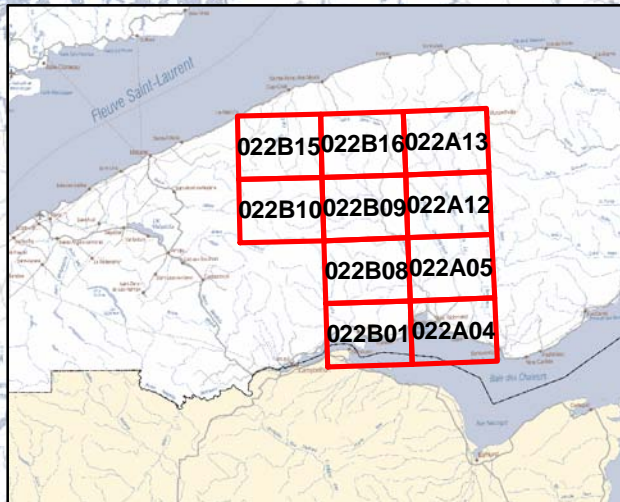

# Surficial Deposit Maps - Cartes Dépôt Surfaces Coverage for Quebec

021M08

Digital Surficial Deposit maps are divided into 1:50 000 map sheets.

Please supply the map code (ex. 31H15) when ordering the data.

Data is available at the Walter Hitschfeld Geographic Information Centre. Data can ONLY be used by members of the McGill University Community, for teaching and research