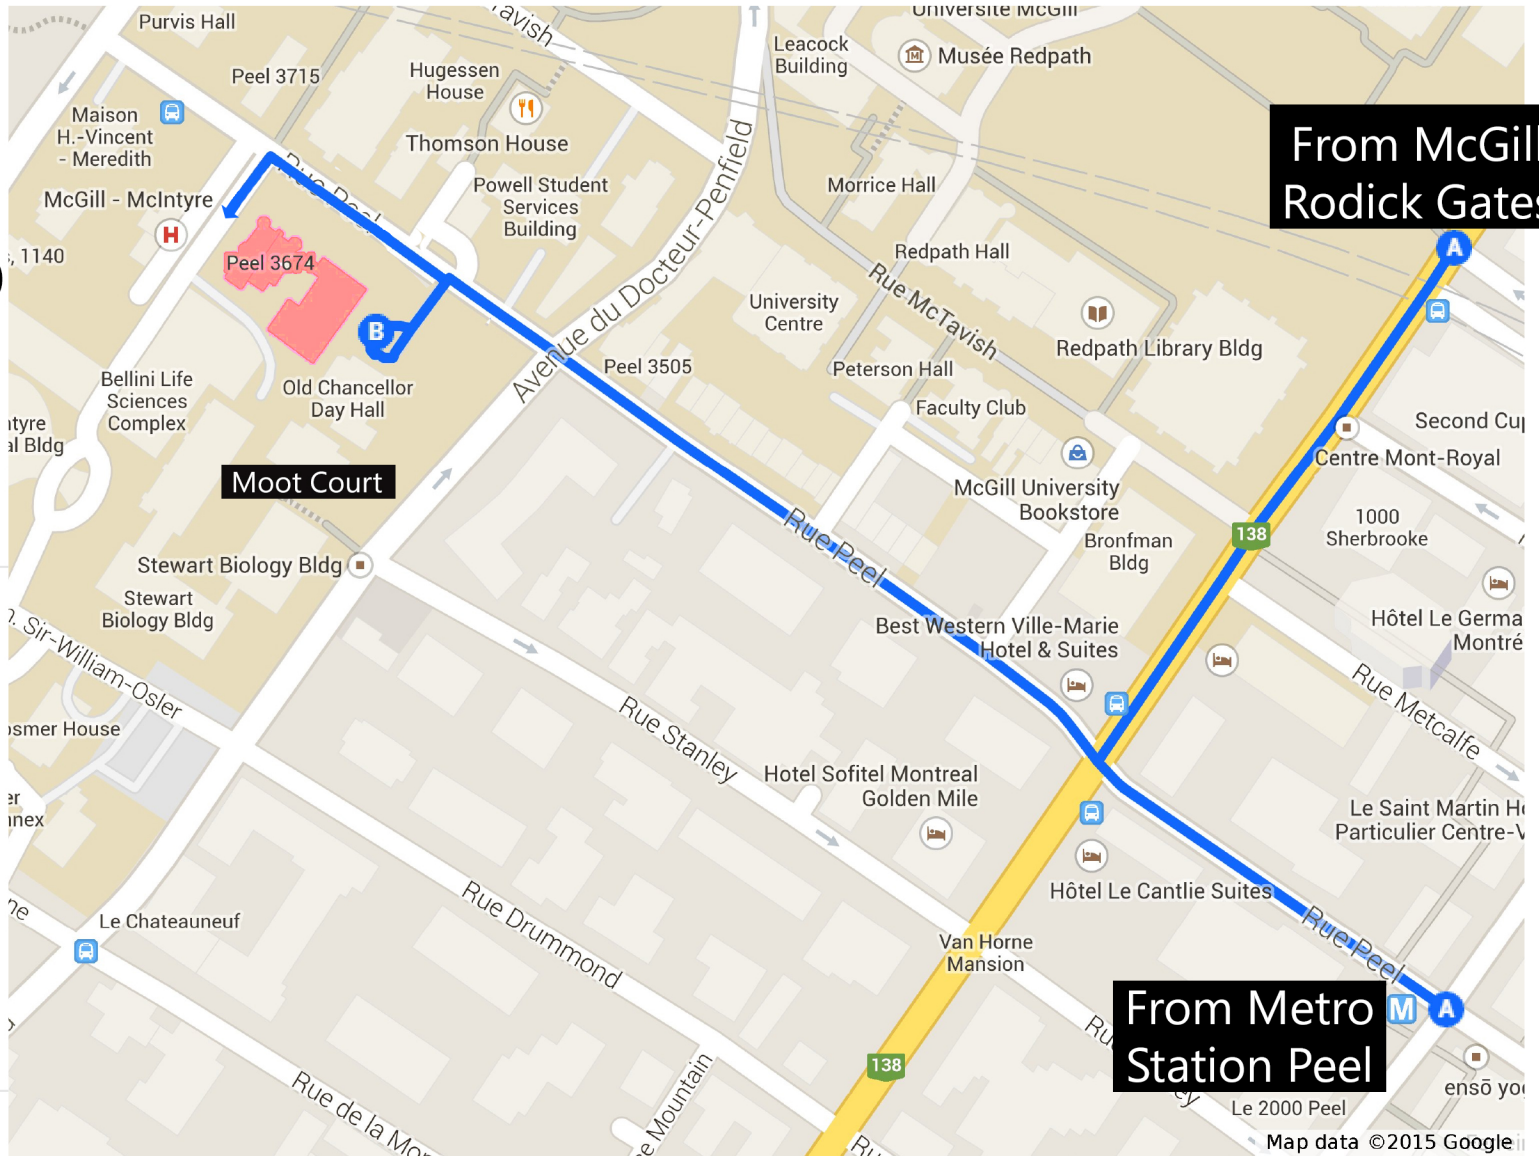

# How to find Moot Court 3644 PEEL ST

This event is located at the Moot Court in the Faculty of Law at 3644 Peel Street.  
(Access through Point B)

Please note that the entrance to the Faculty of Law is under renovation. To access Moot Court, please use the entrance near the Law Library (3660 Peel, same driveway as 3644), and follow the signage.

■ Law Library

Note: If driving, please follow arrow to park in McIntyre Medical Building