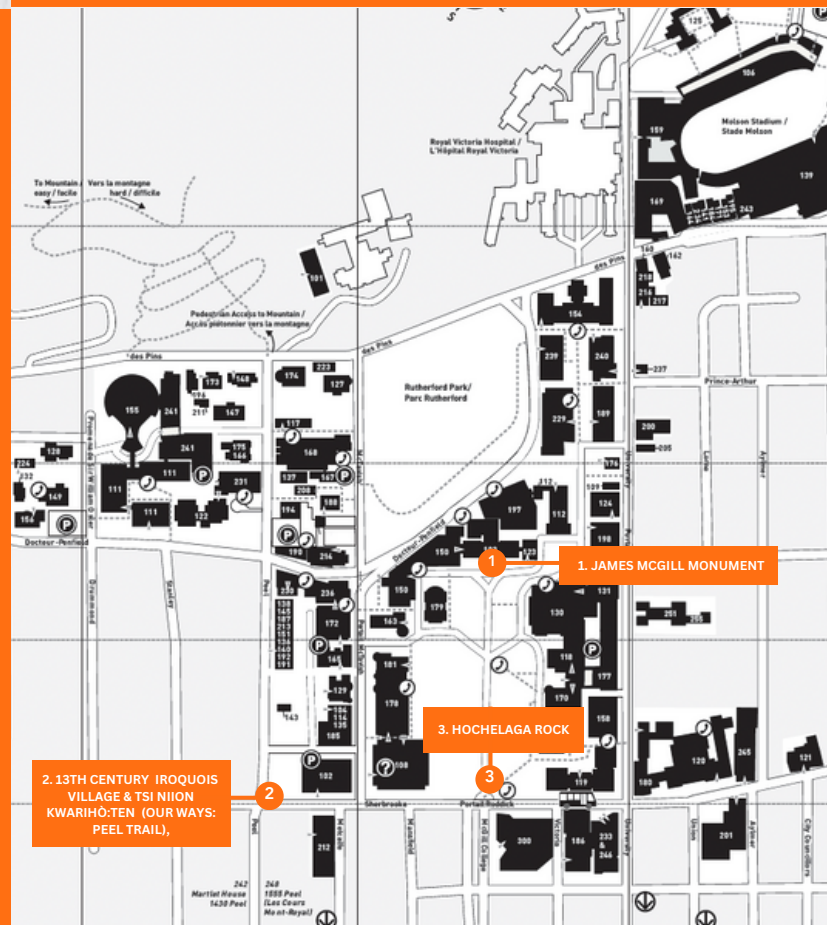

CRITICAL CAMPUS TOUR

as part of

Skátne Entewathahita We Will Walk Together

Friday, 29 September 2023

AGENDA

9:30-10:00 AM Opening Ceremony

Faculty of Education, 3700 McTavish Entrance

10:00-10:15 AM Introduction to the
Critical Campus Tour
& Other Activities

Faculty of Education, 3700 McTavish Entrance

10:15-11:00 (ISH) Critical Campus Tours
Commence!

Groups facilitated by Indigenous students & graduates; Margaret MacKenzie, Rachel MacKenzie & Sam Nepton, will visit 3 sites, selected from the broader Critical Campus Tour. These tours are participatory and conversational. All groups will meet on the lower fields for a sharing circle after visiting the sites, to exchange thoughts and experiences.

**ACCESS THE CCT PROGRAM
FOR 29 SEPTEMBER 2023:**

**AND THE FULL VIRTUAL
CRITICAL CAMPUS TOUR:**

2. 13TH CENTURY IROQUOIS
VILLAGE & TSI NIION
KWARIHÓ: TEN (OUR WAYS:
PEEL TRAIL),

3. HOCHELAGA ROCK

1. JAMES MCGILL MONUMENT