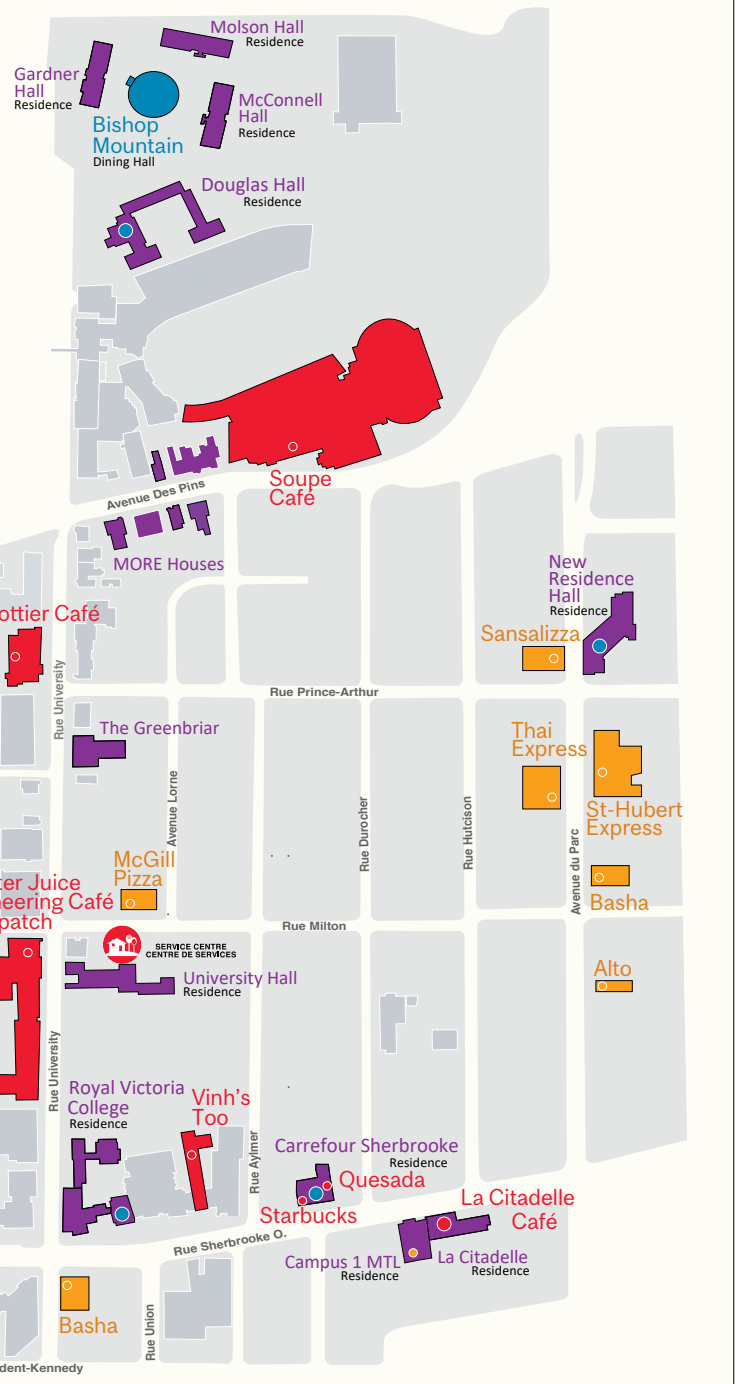

STUDENT HOUSING AND HOSPITALITY MAP

Info center

Student Housing and Dining
University Hall - 3473 University

Student Housing

Carrefour Sherbrooke.
475 Sherbrooke O

Douglas Hall.
3851 University

Gardner Hall.
3925 University

La Citadelle.
410 Sherbrooke O

McConnell Hall.
3905 University

Molson Hall.
3915 University

M.O.R.E. Houses.
New Residence Hall.
3625 Avenue du Parc

Royal Victoria College.
3425 University

University Hall.
3473 University

Solin Hall.
3510 Lionel-Groulx

Greenbriar. (Admin. Office)
3575 University

Dining Halls

- **Bishop Mountain Dining Hall.**
3935 University
- **Carrefour Sherbrooke Dining Hall.**
475 Sherbrooke O
- **Douglas Dining Hall.**
3851 University
- **New Residence Dining Hall.**
3625 Avenue du Parc
- **Royal Victoria College Dining Hall.**
641 Sherbrooke O

oneCard Off Campus

- **Alto.**
3469 Av. du Parc
- **Basha. (2 locations)**
3507 Avenue du Parc
666 rue Sherbrooke O
- **Campus 1 MTL Dining Hall.**
420 Sherbrooke O
- **Kinton Ramen.**
1202 Union
(not on map)
- **Le Plezl.**
3429 Peel
- **M4 Burritos.**
2053 Peel
(not on map)
- **McGill Pizza.**
625 Milton
- **Sansalizza.**
3576 Av. du Parc
- **St-Hubert Express.**
3575 Av. du Parc
- **Thai Express.**
3550 Av du Parc