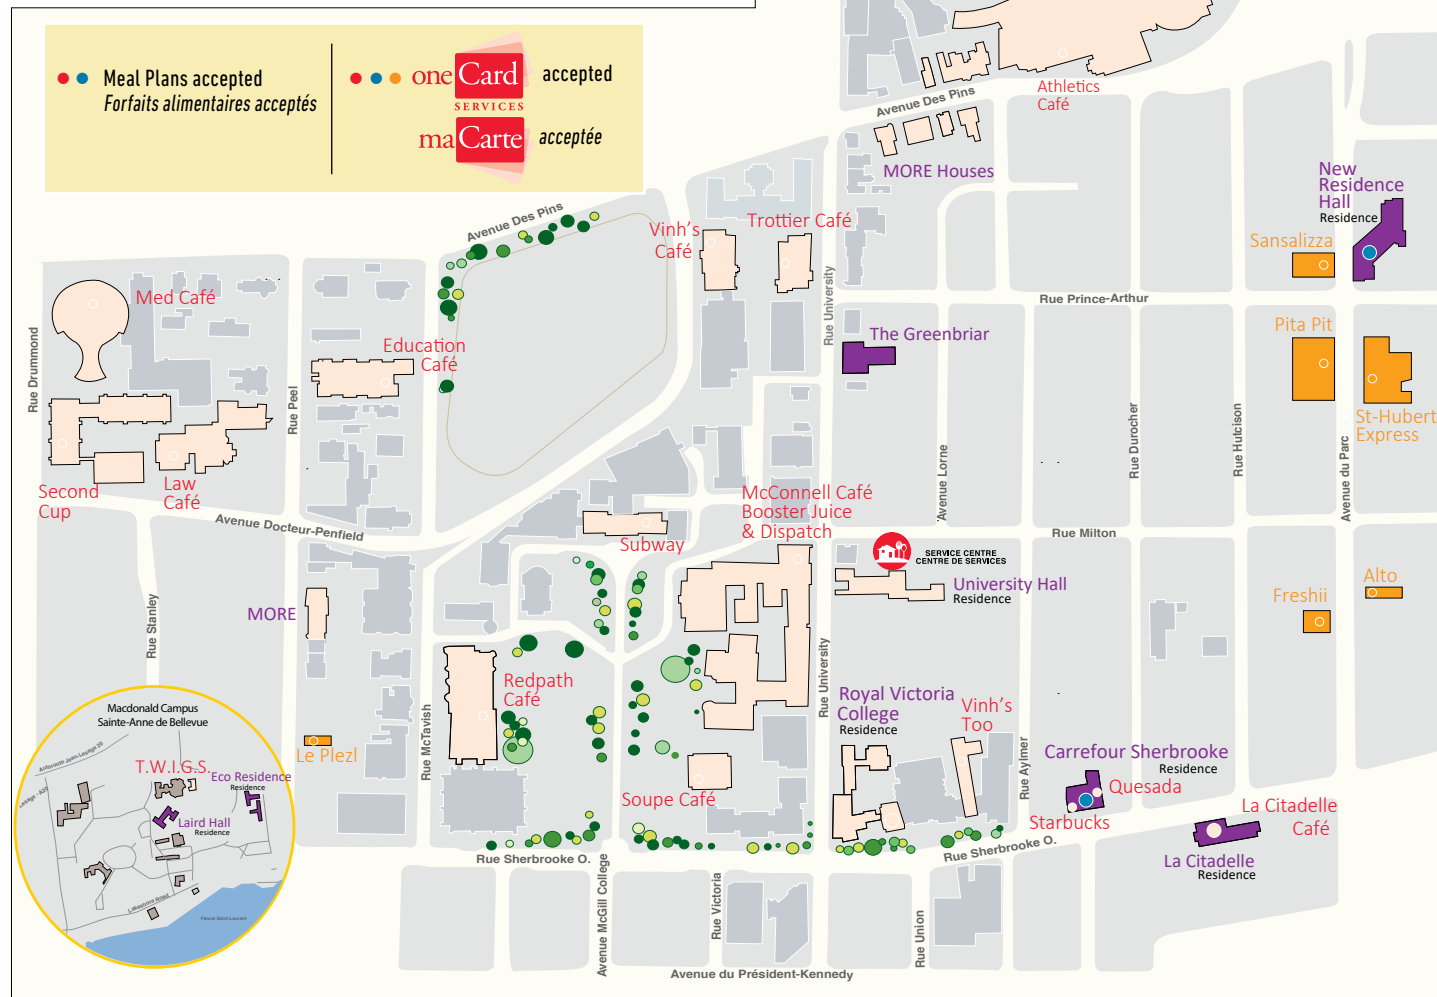

Currently Closed

● **Douglas Hall.**
3851 University

● **Gardner Hall.**
3925 University

● **McConnell Hall.**
3905 University

● **Molson Hall.**
3915 University

● **Royal Victoria College.**
3425 University

● **University Hall.**
3473 University