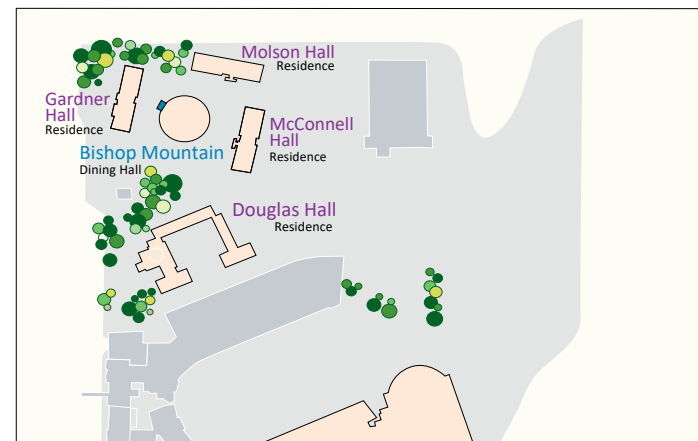

Dining Halls

Open

● **Carrefour Sherbrooke Dining Hall.**
475 Sherbrooke O

● **New Residence Dining Hall.**
3625 Avenue du Parc

Currently Closed

● **Bishop Mountain Dining Hall.**
3935 University

● **Douglas Dining Hall.**
3851 University

● **Royal Victoria College Dining Hall.**
641 Sherbrooke O

Campus Cafés - Currently Closed

● **Athletics Café.**
McGill Sports Complex

● **Booster Juice.**
McConnell Engineering Building

● **Dispatch Café.**
McConnell Engineering Building

● **Education Café.**
Education Building

● **Law Café.**
Chancellor Day Hall

● **La Citadelle Café.**
La Citadelle Residence

● **McConnell Café.**
McConnell Engineering Building

● **Med Café.**
McIntyre Medical Building

● **Quesada Burritos & Tacos.**
Carrefour Sherbrooke Dining Hall

● **Redpath Café.**
Redpath Library

● **Second Cup.**
Stewart Biology Building

● **Soupe Café.**
Burnside Hall

● **Subway.**
Arts Building

● **Starbucks.**
Carrefour Sherbrooke

● **Trotter Café.**
Trotter Building

● **T.W.I.G.S.**
Barton/Macdonald Stewart Building

● **Vinh's Café.**
Genome Building
Strathcona Music Building