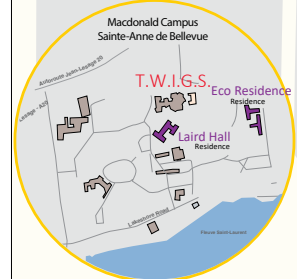

Currently Closed

● **Douglas Hall.**
3851 University

● **Gardner Hall.**
3925 University

● **McConnell Hall.**
3905 University

● **Molson Hall.**
3915 University

● **Royal Victoria College.**
3425 University

● **University Hall.**
3473 University