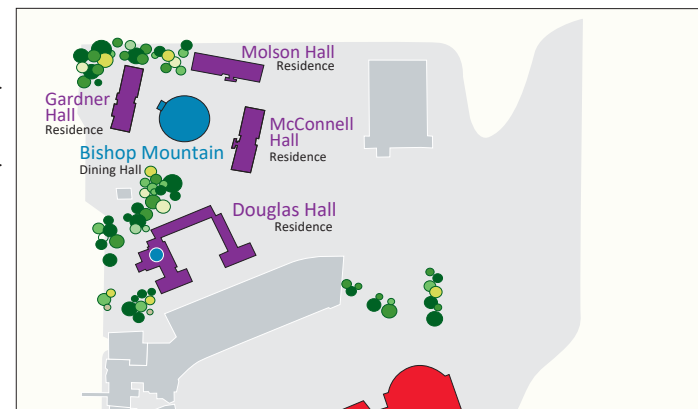

Campus Cafés

- **Athletics Café.**
  McGill Sports Complex
- **Booster Juice.**
  McConnell Engineering Building
- **Dispatch Café.**
  McConnell Engineering Building
- **Education Café.**
  Education Building
- **Law Café.**
  Chancellor Day Hall
- **La Citadelle Café.**
  La Citadelle Residence
- **McConnell Café.**
  McConnell Engineering Building
- **Med Café.**
  McIntyre Medical Building
- **Première Moisson.**
  New Residence Hall
- **Quesada Burritos & Tacos.**
  Carrefour Sherbrooke Dining Hall
- **Redpath Café.**
  Redpath Library
- **Second Cup.**
  Stewart Biology Building
- **Soupe Café.**
  Burnside Hall
- **Subway.**
  Arts Building
- **Starbucks.**
  Carrefour Sherbrooke
- **Trottier Café.**
  Trottier Building
- **T.W.I.G.S.**
  Barton/Macdonald Stewart Building
- **Vinh's Café.**
  Genome Building
  Strathcona Music Building

Dining Halls

- **Bishop Mountain Dining Hall.**
  3935 University
- **Carrefour Sherbrooke Dining Hall.**
  475 Sherbrooke O
- **Douglas Dining Hall.**
  3851 University
- **New Residence Dining Hall.**
  3625 Avenue du Parc
- **Royal Victoria College Dining Hall.**
  641 Sherbrooke O

oneCard Off Campus - oneCard accepted only

- **Alto**
  3469 Av. du Parc
- **Double Pizza.**
  (not on map) 3547 boul St. Laurent
- **Freshii.**
  3454 Av. du Parc
- **Le Plezl.**
  3429 Rue Peel
- **M4 Burritos.**
  (not on map) 2053 Peel
- **Pita Pit.**
  3550 Av. du Parc
- **Sansalizza.**
  3576 Av. du Parc
- **St-Hubert Express.**
  3575 Av. du Parc