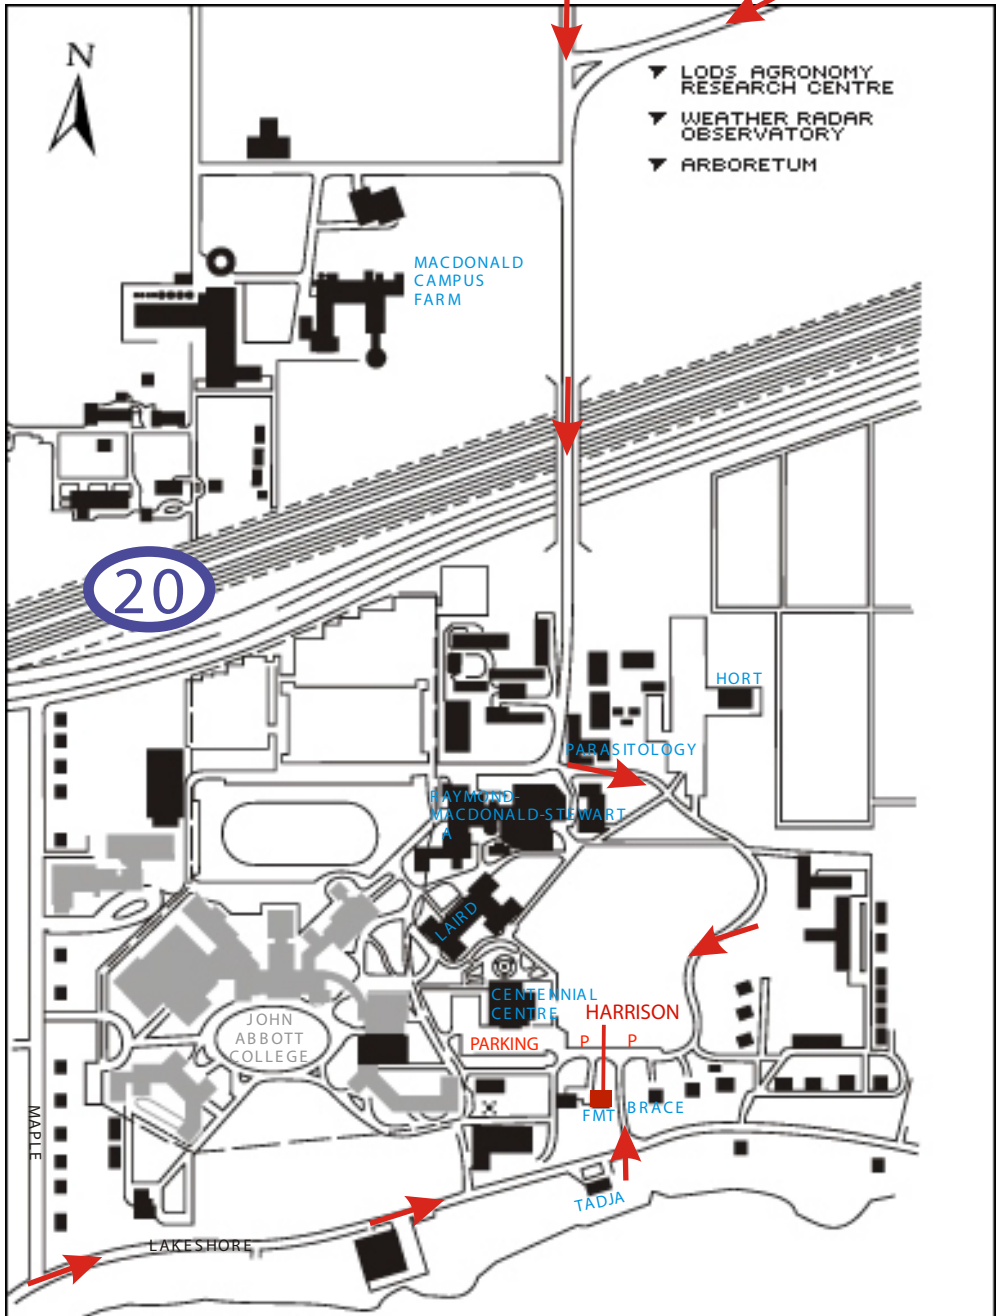

EXIT/SORTIE 41  
HIGHWAY/AUTOROUTE 40

FROM WEST/DE L'OUEST

FROM EAST/DE L'EST

EXIT/SORTIE 39

HIGHWAY/AUTOROUTE 20

FOLLOW ST-PIERRE (SOUTH) TO RUE STE-ANNE (LAKESHORE)  
TURN EAST (LEFT) AND CONTINUE TO CAMPUS GATES