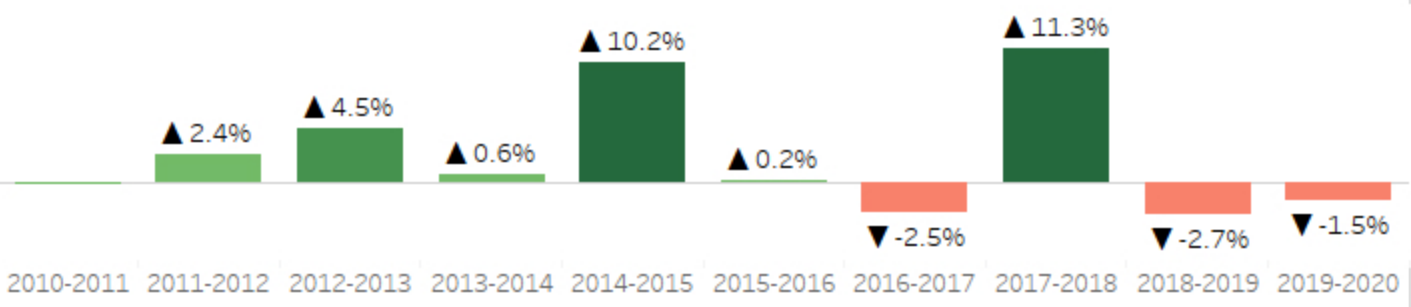

Graduation Overview

Degree Type Grouping Multiple values	Faculty (of Enrolment) Faculty of Engineering	Status (Domestic vs. International) All	Gender All
---	--	--	---------------

Degrees Awarded by Degree Type

Year-over-year % change

Notes:
 *Counts are based on degrees, thus a student awarded two degrees is counted twice.
 *Academic years are defined as follows: 2017-2018 = degrees awarded in Fall 2017, Winter 2018, and Summer 2018.