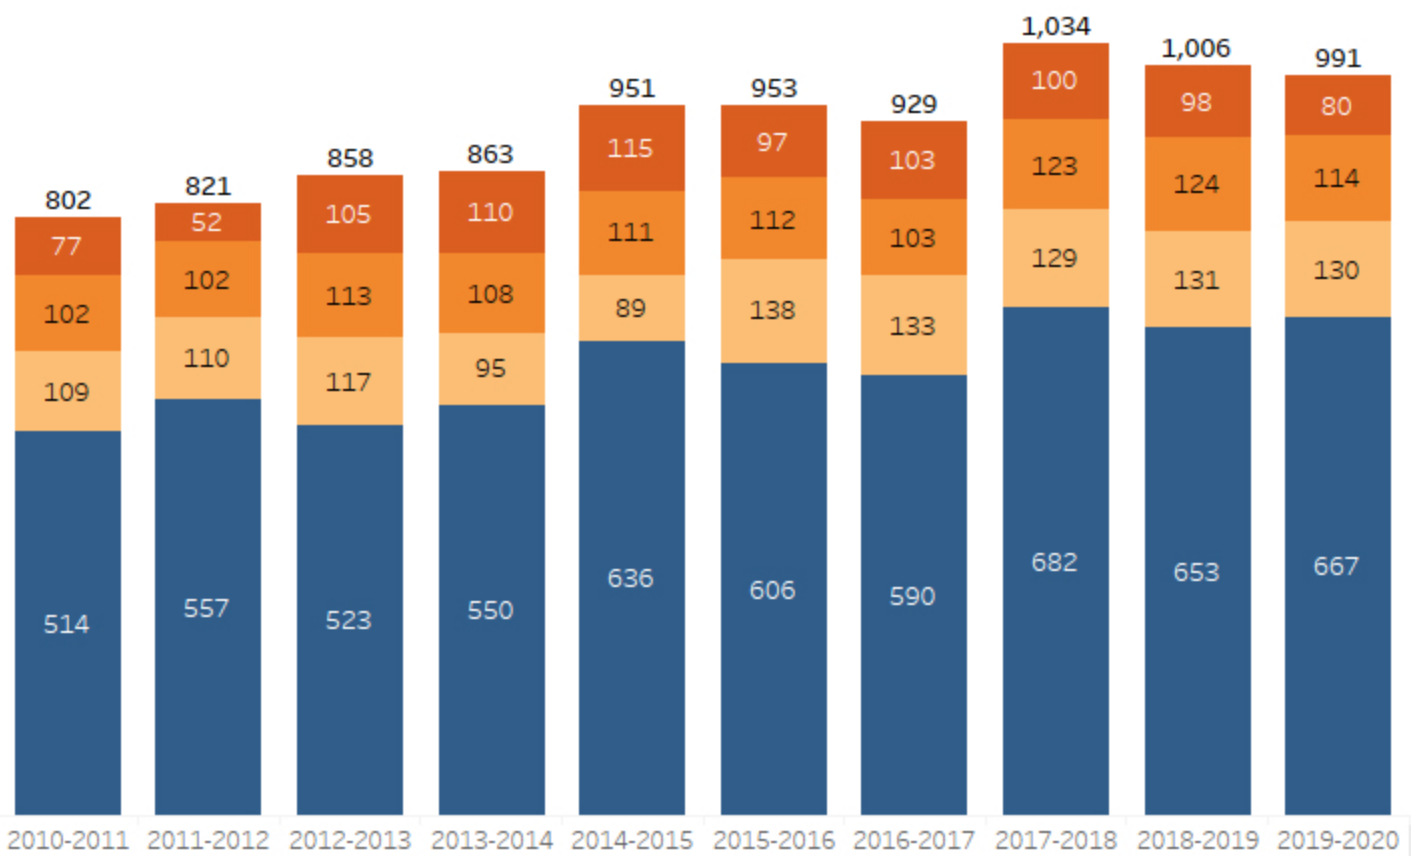

Graduation Overview

Degree Type Grouping Multiple values	Faculty (of Enrolment) Faculty of Engineering	Status (Domestic vs. International) All	Gender All
---	--	--	---------------

Degrees Awarded by Degree Type

Year-over-year % change

Notes:
 *Counts are based on degrees, thus a student awarded two degrees is counted twice.
 *Academic years are defined as follows: 2017-2018 = degrees awarded in Fall 2017, Winter 2018, and Summer 2018.