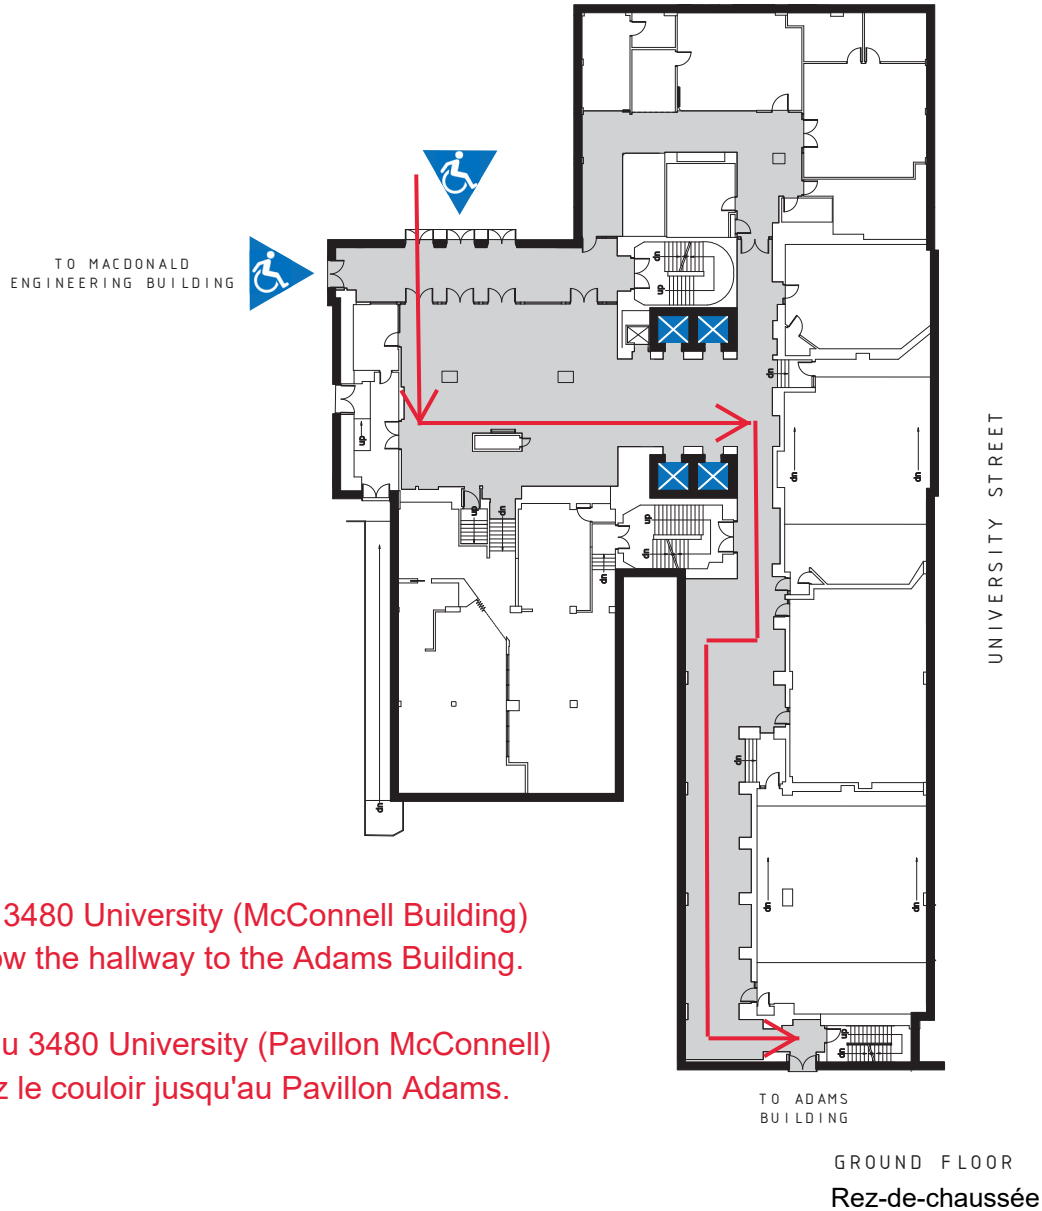

McCONNELL ENGINEERING BUILDING 3480 UNIVERSITY

1

Enter at 3480 University (McConnell Building) and follow the hallway to the Adams Building.

Entrez au 3480 University (Pavillon McConnell) et suivez le couloir jusqu'au Pavillon Adams.

ENTRANCE

ACCESS VIA MAIN ENTRANCE

ELEVATOR

ALL LEVELS EXCEPT CAFETERIA, 8TH FLOOR AND LOCKER ROOM ARE ACCESSIBLE BY PUBLIC ELEVATORS

WASHROOMS

ACCESSIBLE WASHROOMS ON 1ST BASEMENT, 1ST, 2ND (FEMALE ONLY), 3RD (MALE ONLY)

BUILDING CONNECTION

ACCESSIBLE CONNECTIONS TO THE ADAMS BUILDINGS ON 1ST BASEMENT, GROUND, 1ST, 2ND AND 3RD FLOOR. ACCESSIBLE CONNECTION TO MACDONALD ENGINEERING BUILDING ON GROUND FLOOR, 1ST, 2ND, 3RD AND 4TH FLOOR.

ACCESSIBLE ENTRANCE

ELEVATOR

MEN'S WASHROOM

WOMEN'S WASHROOM

UNISEX WASHROOM