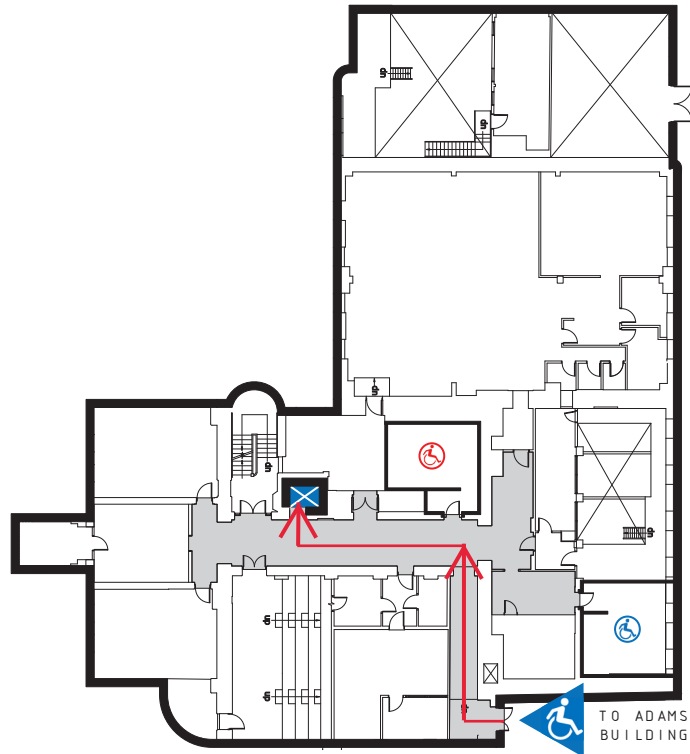

GROUND FLOOR CONNECTS WITH MACDONALD-HARRINGTON BUILDING AND MACDONALD-STEWART LIBRARY. ACCESSIBLE CONNECTIONS TO MCCONELL ENGINEERING BUILDING ON THE GROUND, 1ST, 2ND AND 3RD FLOORS

ACCESSIBLE ENTRANCE

## MACDONALD-HARRINGTON BUILDING 815 SHERBROOKE ST. W.

GROUND FLOOR  
Rez-de-chaussée

ENTRANCE	ACCESS VIA CAMPUS ENTRANCE OF ADAMS BUILDING. ONCE INSIDE, TURN LEFT AND PROCEED THROUGH INTER-BUILDING CONNECTION TO GROUND FLOOR OF MACDONALD-HARRINGTON
ELEVATOR	ALL LEVELS ARE ACCESSIBLE BY A PUBLIC ELEVATOR
WASHROOMS	ACCESSIBLE WASHROOMS ON GROUND AND 5TH FLOOR
BUILDING CONNECTION	GROUND FLOOR CONNECTS WITH ADAMS BUILDING
AUDITORIUM	G10 IS ACCESSIBLE FROM THE GROUND FLOOR ONLY. SEATING IN FRONT OF THE FIRST ROW