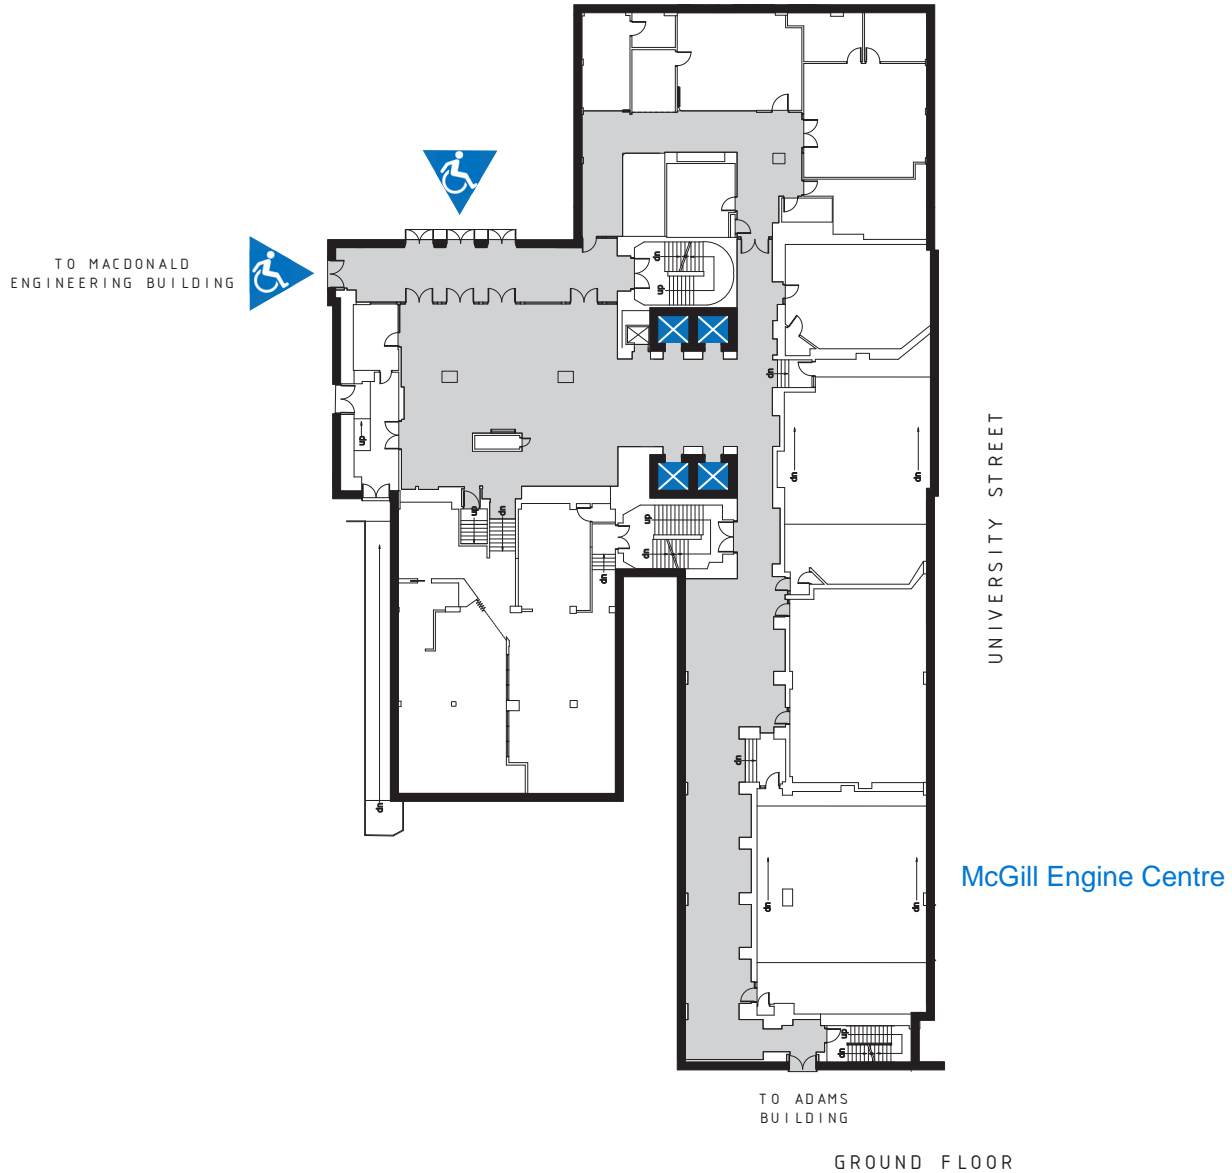

McCONNELL ENGINEERING BUILDING 3480 UNIVERSITY

ENTRANCE

ACCESS VIA MAIN ENTRANCE

ELEVATOR

ALL LEVELS EXCEPT CAFETERIA, 8TH FLOOR AND LOCKER ROOM ARE ACCESSIBLE BY PUBLIC ELEVATORS

WASHROOMS

ACCESSIBLE WASHROOMS ON 1ST BASEMENT, 1ST, 2ND (FEMALE ONLY), 3RD (MALE ONLY)

BUILDING CONNECTION

ACCESSIBLE CONNECTIONS TO THE ADAMS BUILDINGS ON 1ST BASEMENT, GROUND, 1ST, 2ND AND 3RD FLOOR. ACCESSIBLE CONNECTION TO MACDONALD ENGINEERING BUILDING ON GROUND FLOOR, 1ST, 2ND, 3RD AND 4TH FLOOR.

ACCESSIBLE ENTRANCE

ELEVATOR

MEN'S WASHROOM

WOMEN'S WASHROOM

UNISEX WASHROOM