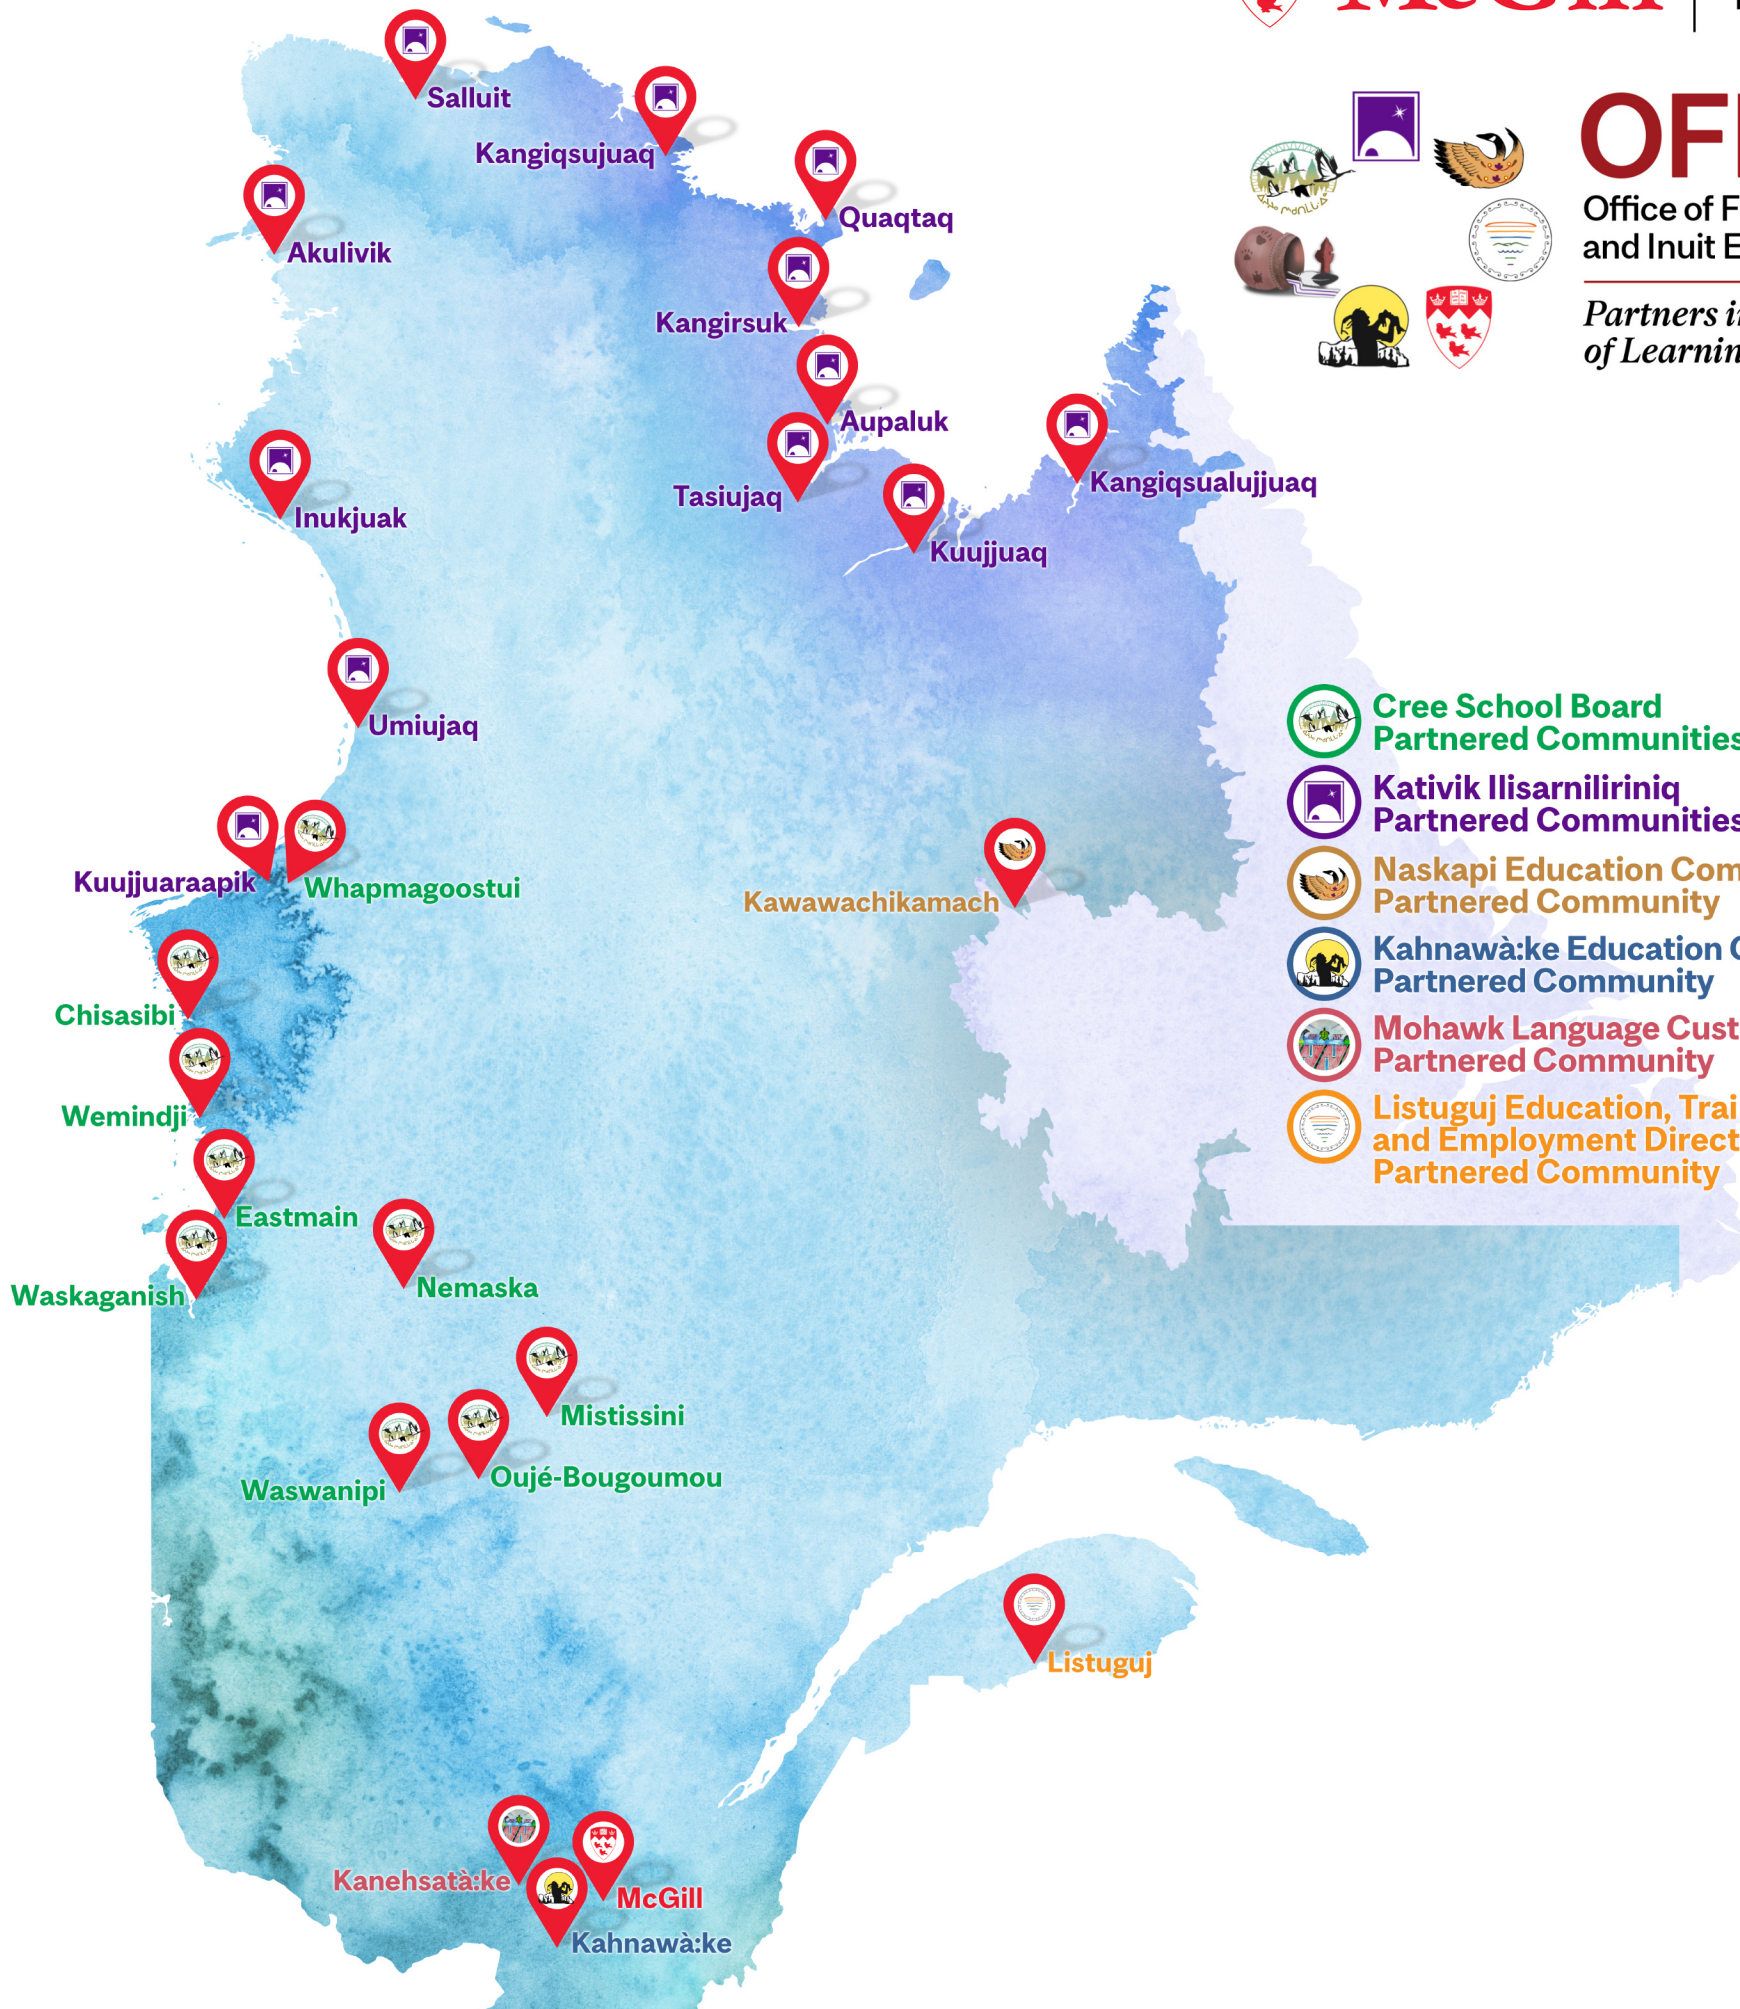

## OFNIE

Office of First Nations  
and Inuit Education

*Partners in the Circle  
of Learning*

-  **Cree School Board Partnered Communities**
-  **Kativik Iisarniliriniq Partnered Communities**
-  **Naskapi Education Committee Partnered Community**
-  **Kahnawà:ke Education Centre Partnered Community**
-  **Mohawk Language Custodian Partnered Community**
-  **Listuguj Education, Training and Employment Directorate Partnered Community**