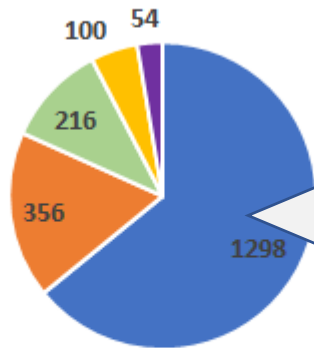

2024 Winter TechFair (Feb 7-8)

Total Student Visits:
2024

Total Companies:
92

Employer Industry Type	Total
Construction	19
Software Engineering & IT	17
Manufacturing & Energy	16
Engineering Consulting	14
Aerospace	11
Other	10
Mining, Oil & Gas Extraction	5

Number of Student Visits by Faculty

■ Faculty of Engineering
 ■ Faculty of Science
 ■ Graduate Studies
■ Faculty of Arts
 ■ Other

Engineering Major	Total
Other	10
Bioresource Engineering	23
Materials Engineering	39
Mining Engineering	36
Bioengineering	60
Chemical Engineering	135
Civil Engineering	142
Software Engineering	205
Electrical Engineering	178
Computer Engineering	194
Mechanical Engineering	299