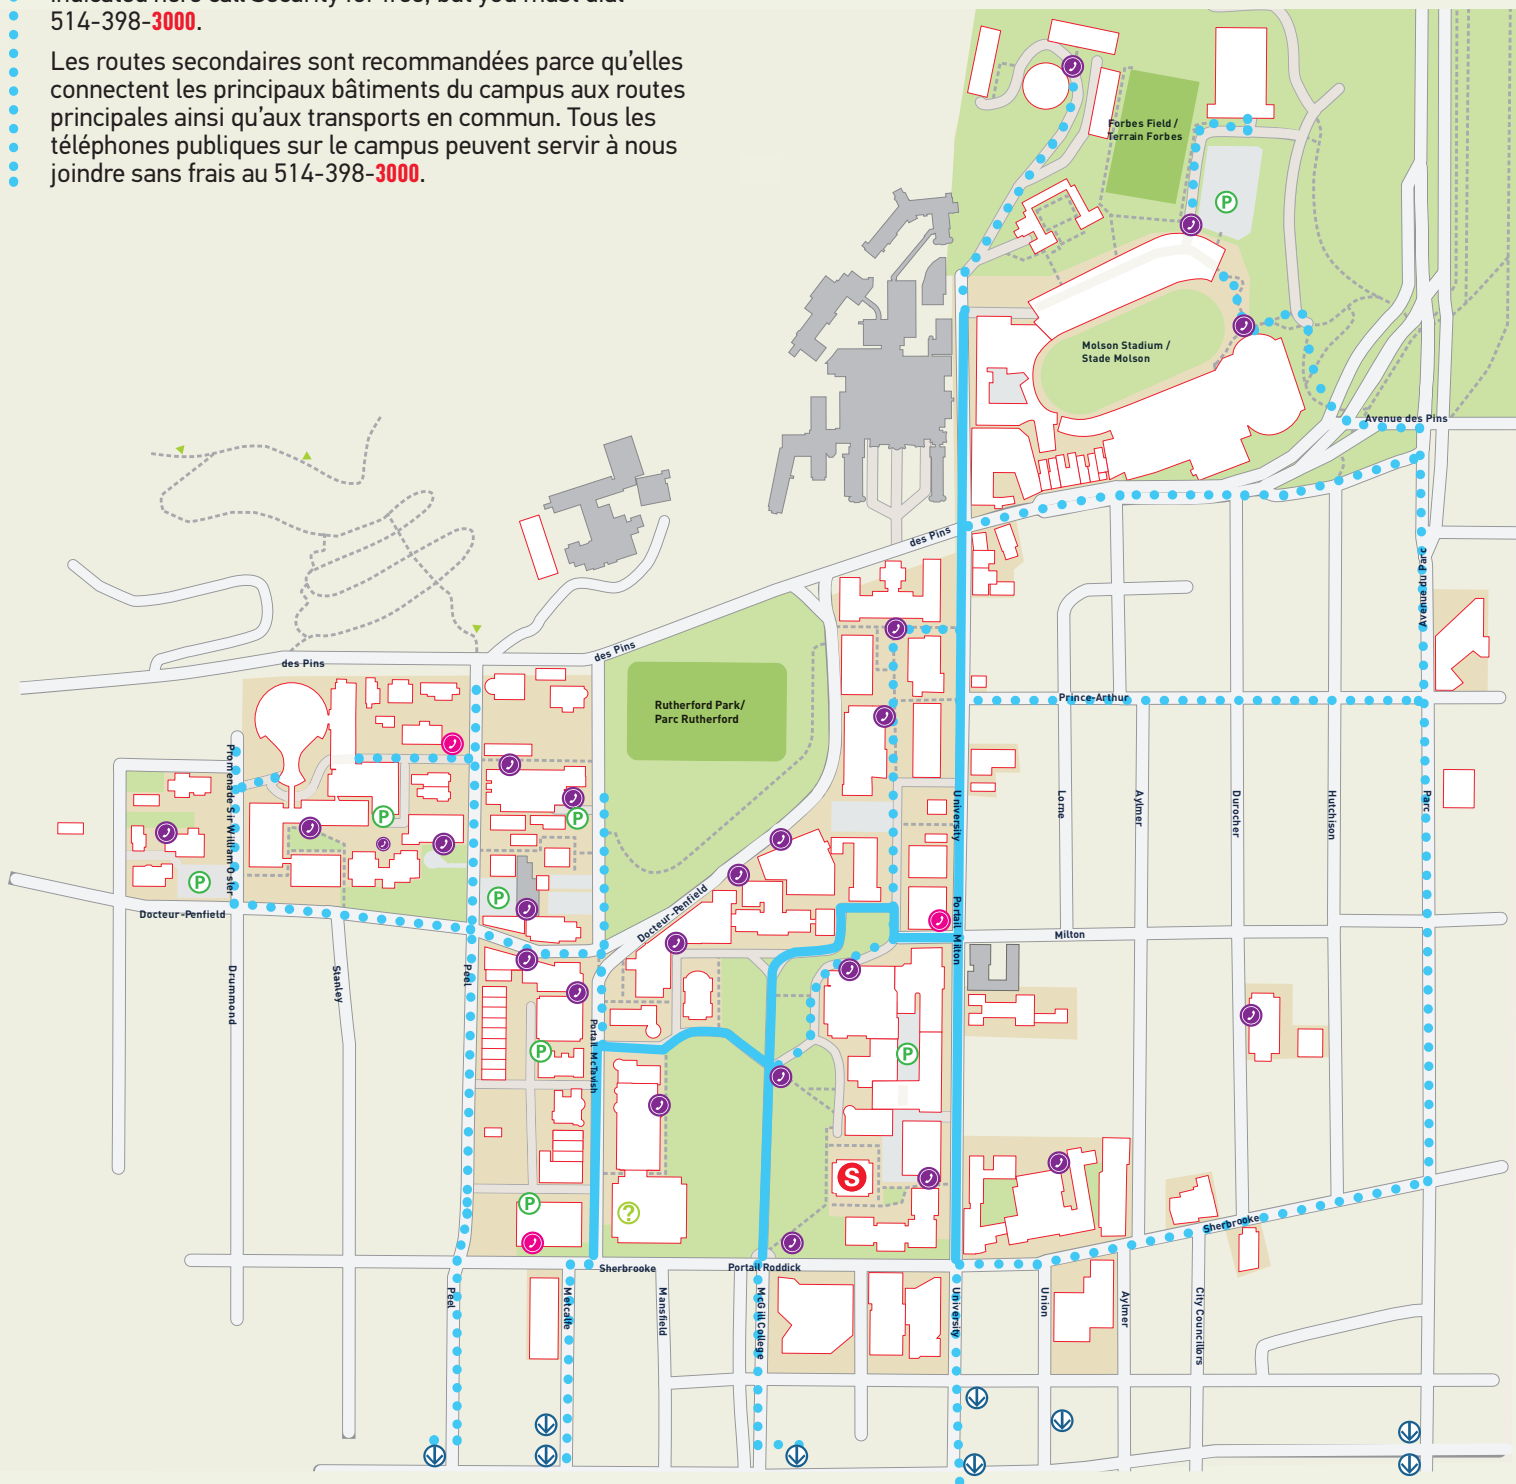

DOWNTOWN CAMPUS CENTRE-VILLE

The Main Route outlines the recommended East-West and North-South routes for crossing the campus after dark. These routes have been selected because they are more travelled, open and better lit than others.

La route principale indique les chemins est-ouest et nord-sud recommandés pour traverser le campus le soir. Ces chemins ont été sélectionnés parce qu'ils sont plus fréquentés, dégagés et éclairés que les autres.

The Feeder Route is recommended for connecting McGill buildings to the closest Main Route access and for getting to and from public transit. All of the pay phones that are indicated here call Security for free, but you must dial 514-398-3000.

Les routes secondaires sont recommandées parce qu'elles connectent les principaux bâtiments du campus aux routes principales ainsi qu'aux transports en commun. Tous les téléphones publics sur le campus peuvent servir à nous joindre sans frais au 514-398-3000.

- Welcome Centre / Accueil McGill
- Campus Emergency Phone / Téléphone d'urgence du campus
- Pay phone free 911 calls / Téléphone publique - appels au 911 gratuits
- Metro
- Parking / Stationnement
- Security Services (24 hour) Burnside Hall, 1st floor / Service de sécurité (24 heures) Pavillon Burnside, 1er étage : Suite 120

Emergency number / Numéro d'urgence : 514-398-3000