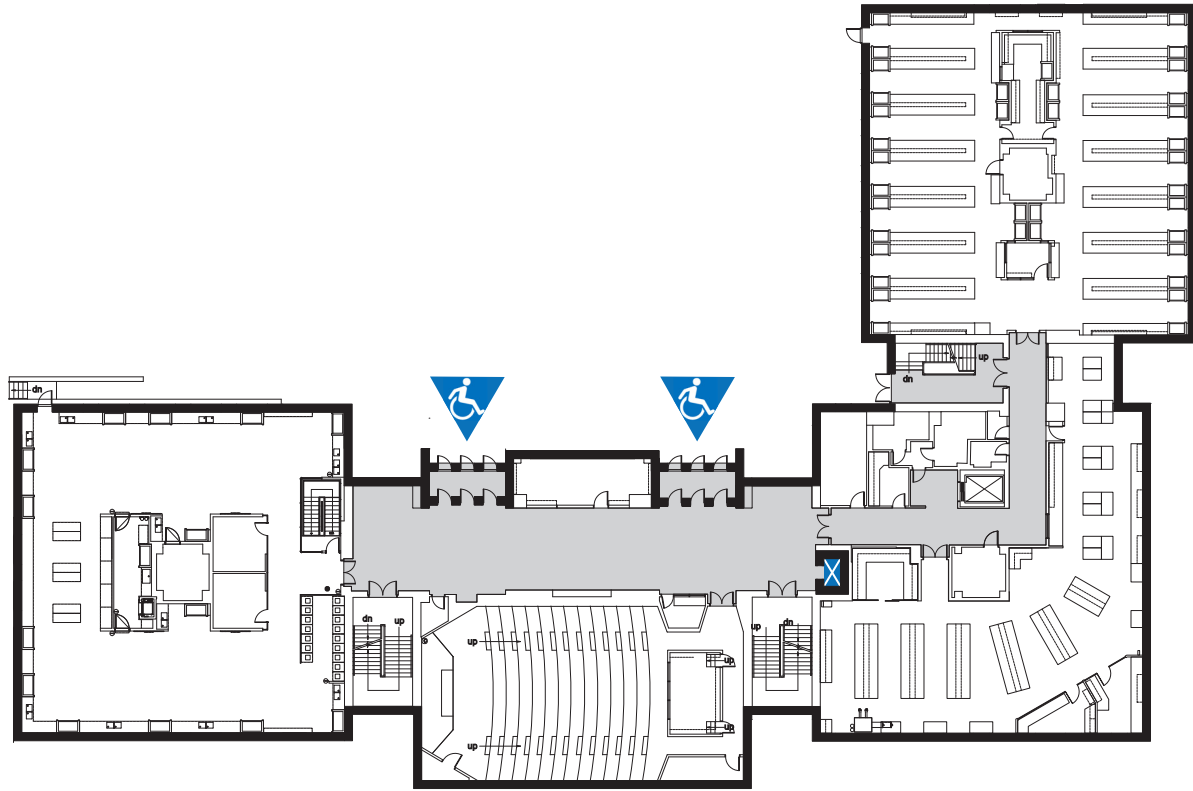

MAASS CHEMISTRY BUILDING 801 SHERBROOKE ST. W.

UNIVERSITY

SHERBROOKE

1ST FLOOR

ENTRANCE

ACCESS VIA MAIN ENTRANCE

ELEVATOR

ALL LEVELS ARE ACCESSIBLE BY A PUBLIC ELEVATOR

WASHROOMS

ACCESSIBLE WASHROOMS ON 1ST BASEMENT AND 3RD FLOOR

BUILDING CONNECTION

1ST BASEMENT CONNECTS WITH PULP & PAPER RESEARCH CENTRE

ACCESSIBLE ENTRANCE

ELEVATOR

MEN'S WASHROOM

WOMEN'S WASHROOM

UNISEX WASHROOM