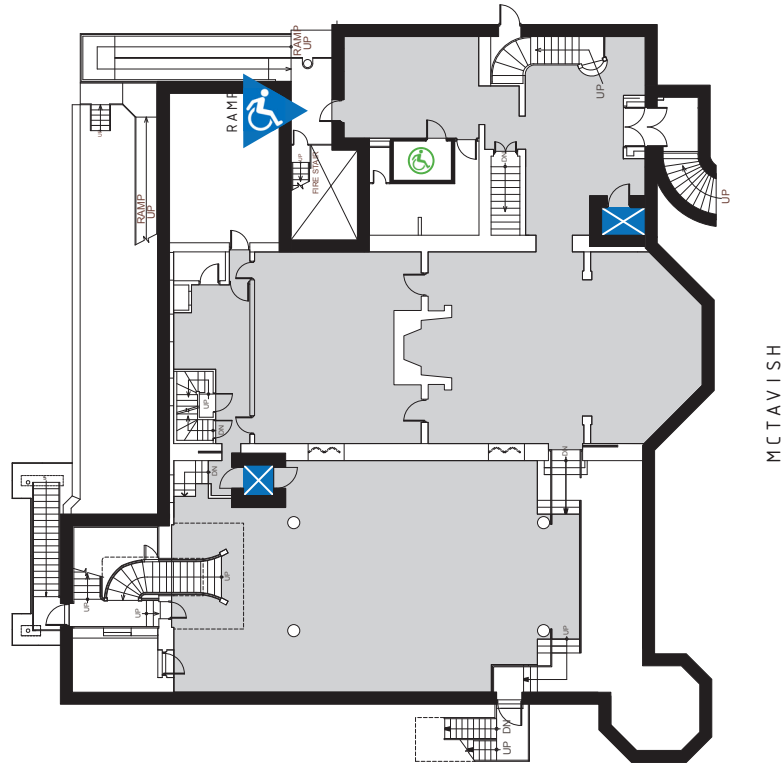

## FACULTY CLUB 3450 MCTAVISH

1ST FLOOR

ENTRANCE

ACCESS VIA REAR ENTRANCE (CALL TO OPEN)

ELEVATOR

ALL LEVELS ARE ACCESSIBLE BY PUBLIC ELEVATORS

WASHROOMS

ACCESSIBLE WASHROOMS ON 1ST BASEMENT AND 1ST FLOOR

BUILDING CONNECTION

NO BUILDING CONNECTION

ACCESSIBLE ENTRANCE

ELEVATOR

MEN'S WASHROOM

WOMEN'S WASHROOM

UNISEX WASHROOM