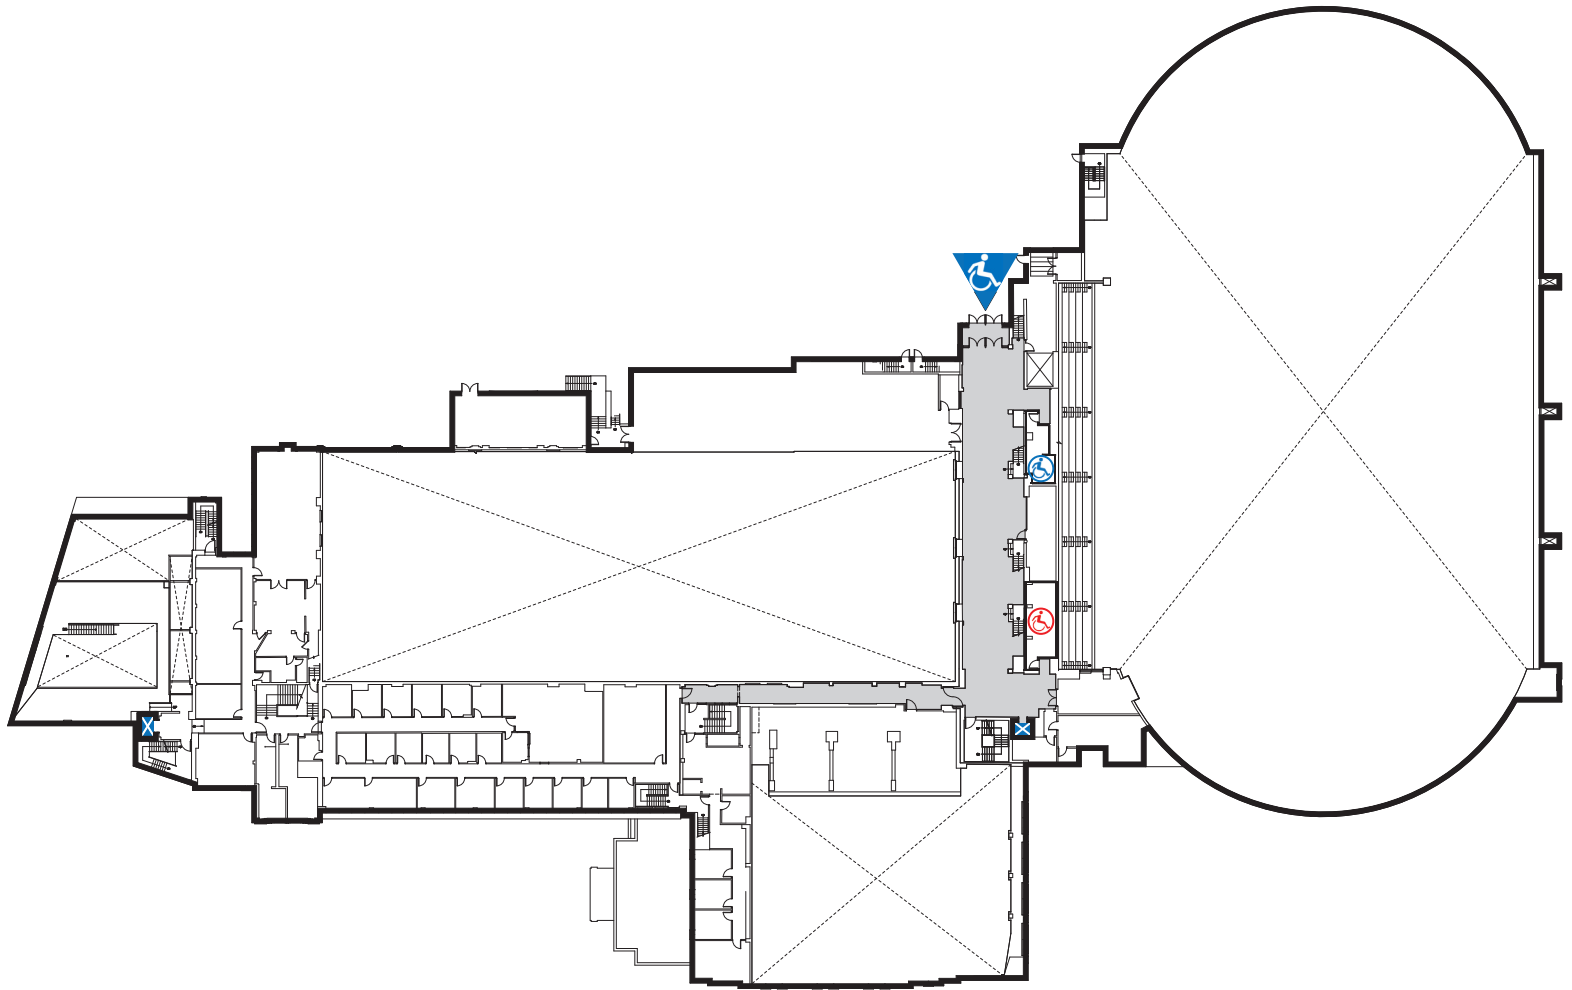

CURRIE GYMNASIUM 475 PINE ST.

PINE

2ND FLOOR

ENTRANCE

ACCESS VIA BACK DOOR (MUST MAKE PRIOR ARRANGEMENTS OR CALL)

ELEVATOR

ALL LEVELS ARE ACCESSIBLE BY PUBLIC ELEVATORS

WASHROOMS

ACCESSIBLE WASHROOMS ON GROUND, 1ST AND 2ND FLOOR

BUILDING CONNECTION

NO BUILDING CONNECTION

ACCESSIBLE ENTRANCE

ELEVATOR

MEN'S WASHROOM

WOMEN'S WASHROOM

UNISEX WASHROOM